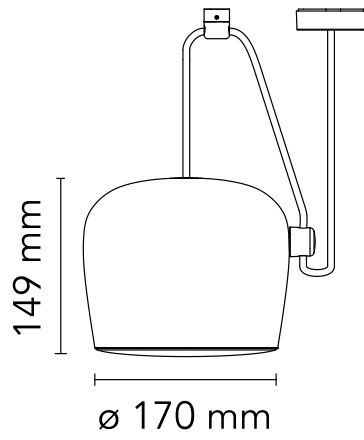

Aim

Aim Pendant Light
Ivy Anodized 12W