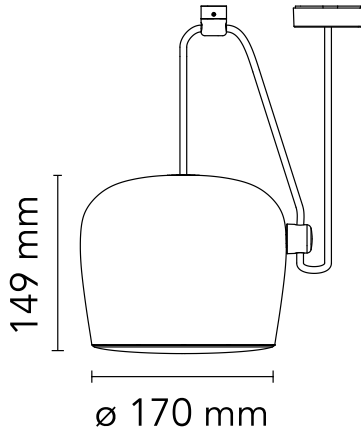

AIM/S GREEN

Ivy Anodized 12W
Quicklink: Q5612

General

Colour	Green
Construction	Aluminium Anodized
Dimmable	Yes

Dimensions

Cable Length	3m
Diameter	170mm
Height	149mm

Electrical

Maximum Wattage	12W
Voltage	240V

Light Characteristics

Colour Rendering Index	90
Colour Temperature	2700K Warm White
Lumens	725 lm
Lumens Per Watt	60 lm/W

Suspended light fitting. Body in varnished aluminium sheet, shade in photo-etched optical polycarbonate. Internal reflector in photo-etched PC. Directional body. Powered directly from mains. The LED can be dimmed with a (Triac for Led) dimmer approved by Flos. Flos does not respond in case of wrong electrical connection system installations. The cable has a useful length of 9 metres and thus the lamp can be suspended 3 metres from the ceiling. Multiple rose with capacity to connect up to 5 Aim Small also available.