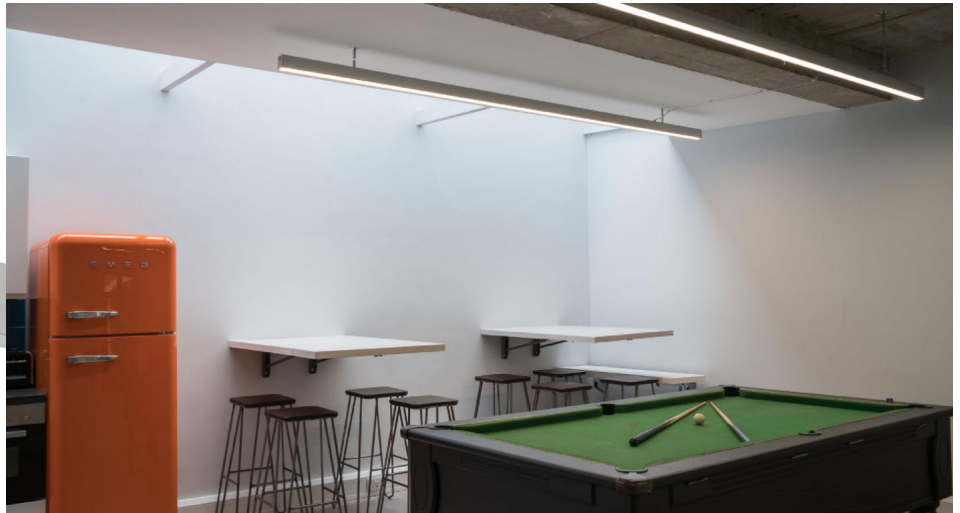

Inter LED LED Tape Extrusion Profile - Ceiling

Inter Suspended LED Tape Surface Pendant
3000K Warm White 2000mm

MR. RESISTOR[®]
Lighting Specialist Est. 1968

PEND INT-KPL2MD3

3000K Warm White 2000mm

Quicklink: Q553E

The **Inter Suspended Surface Pendant** is available in 1m, 2m and 3m lengths and is most suitable in office or commercial environments.

General

Colour Aluminium
Construction Aluminium

Dimensions

Depth 60mm
Length 2m
Width 50mm