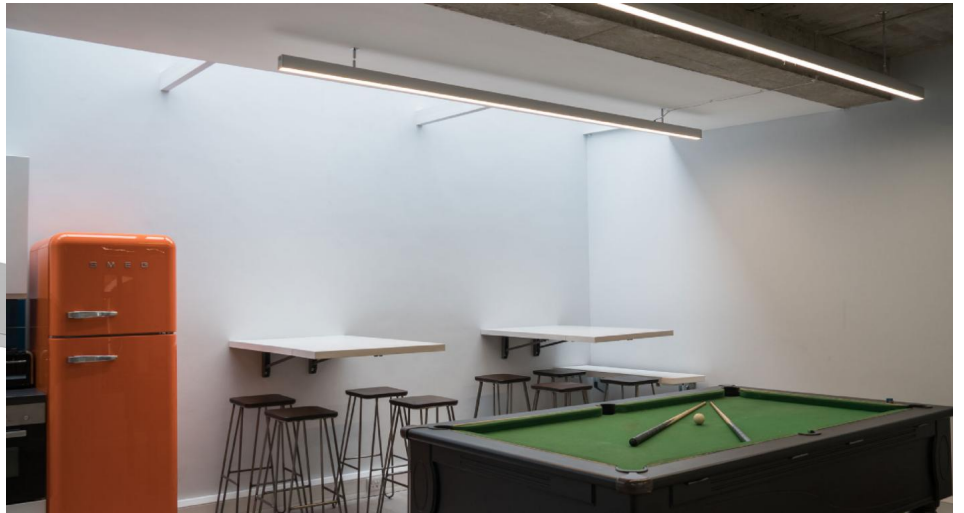

Inter LED LED Tape Extrusion Profile - Ceiling

Inter Suspended LED Tape Surface Pendant 19.2W
4000K Warm White 1000mm

PEND INT-KPL1MD4

4000K Warm White 1000mm
Quicklink: Q553C

The **Inter Suspended Surface Pendant** is available in 1m, 2m and 3m lengths and is most suitable in office or commercial environments.

General

Colour Aluminium
Construction Aluminium

Dimensions

Depth 60mm
Length 1m
Width 50mm

Electrical

Maximum Wattage 19.2W
Voltage 240V

Light Characteristics

Colour Temperature 4000K Cool White
Lumens 1700 lm
Lumens Per Watt 89 lm/W

Inter LED LED Tape Extrusion Profile - Ceiling

Inter Suspended LED Tape Surface Pendant 19.2W
4000K Warm White 1000mm