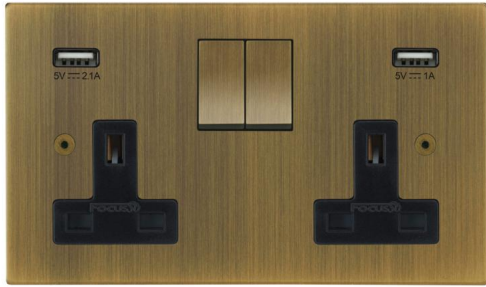

Flat Plate Horizon Antique Brass

Horizon Square Switched Socket Outlet with USB-A+A Charger
2 gang 13 amp Antique Brass

MR TABSK2+USB

2 gang 13 amp Antique Brass
Quicklink: Q54DB

The superior quality of the **Horizon faceplate style** in antique brass has been designed to suit both traditional and contemporary interiors. Produced with square corners, it features **trimless switches** for exceptional product reliability. To ensure design uniformity throughout a project, non-standard accessories can be made to suit requirements.

General

Colour Antique Brass
Construction Metal

Electrical

Amperage 13A
Voltage 240V