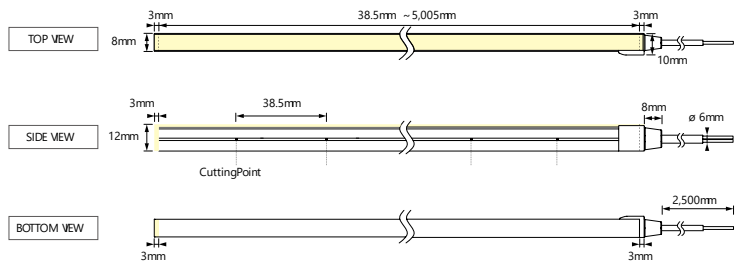

Dimensions

Cut Length	38.5mm
Height	12mm
Length	5m
Width	8mm

Electrical

Maximum Wattage	63W
Voltage	24V

Light Characteristics

Colour Rendering Index	90
Colour Temperature	3000K Warm White
Lumens	2079 lm
Lumens Per Watt	33 lm/W

- Bend direction horizontally
- Ultra slim spot free illumination
- Dimmable with 0-10V, forward/reverse phase
- Indoor and outdoor application
- Field Cuttable (38.5mm) for customized length
- 5M reels

Power end, end cap and clips included.

Feelux LED FLXible Neon 1 Horizontal Bend

FLXible Neon 1 24V - Horizontal Bend (8mm)

5m 3000K Warm White

StraightFeed

PHYSICAL SPECIFICATIONS