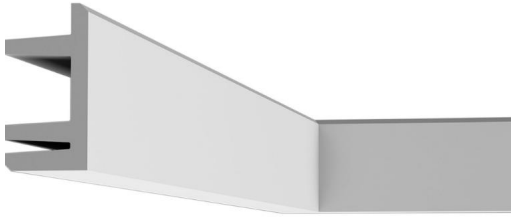

# Cornice Moulding LED Tape Extrusion Profiles

Linear Cornice Coving Moulding LED Tape Extrusion Profile  
Plastic 2000mm

## C381 LINEAR

Plastic 2000mm  
Quicklink: Q5454

This modern profile allows you to effortlessly integrate indirect LED lighting into your interior.

### General

Colour                White  
Construction        Plastic

### Dimensions

Height                95mm  
Length                2m  
Width                 50mm