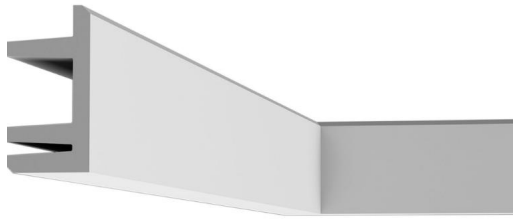

Cornice Moulding LED Tape Extrusion Profiles

Linear Cornice Coving Moulding LED Tape Extrusion Profile
Plastic 2000mm

MR. RESISTOR[®]
Lighting Specialist Est. 1968

C381 LINEAR

Plastic 2000mm
Quicklink: Q5454

This modern profile allows you to effortlessly integrate indirect LED lighting into your interior.

General

Colour White
Construction Plastic

Dimensions

Height 95mm
Length 2m
Width 50mm