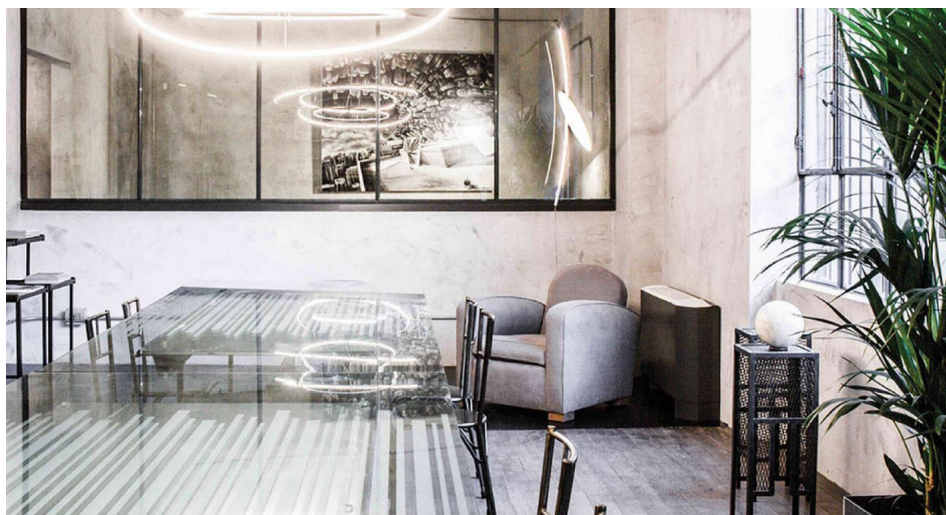

# Circle

Ceiling rose with converter 60W

Black 60W

**MR. RESISTOR**<sup>®</sup>  
Lighting Specialist Est. 1968

The **Ceiling rose with converter** is used to suspend the Lancia Tonda Circle Pendants.