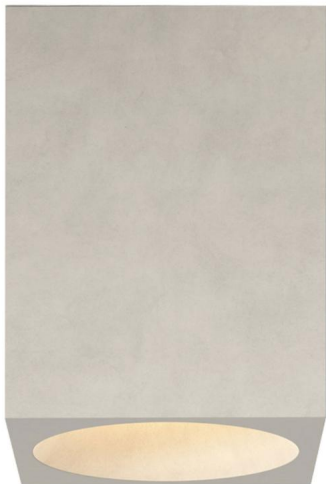

Kos

Kos Square 140 Surface Mounted Downlight GU10 240V

6W Concrete

KOS 1326015 CON

6W Concrete

Quicklink: Q5380

General

Cap	GU10
Colour	Grey
Construction	Concrete
Dimmable	Yes
IP Rating	IP44
Weight	1.71kg

Dimensions

Diameter	110mm
Height	141mm
Length	110mm
Width	110mm

Electrical

Maximum Wattage	6W
Voltage	240V

The **Kos Square Coastal** is a rugged and durable surface-mounted downlight that is perfect for use in coastal and other harsh environments. With its IP44 rating, it is protected against water ingress, making it suitable for use in areas where there is a high level of moisture and humidity.

Constructed from high-quality concrete, this downlight is Class 2, double insulated and can vary in tone and appearance with some texturization and patterning present, adding a unique and stylish look to any outdoor space. It can be fitted with a maximum of 6W GU10 LED, providing a bright and energy-efficient lighting solution.

Whether you're looking to illuminate a coastal home, outdoor patio, or any other space exposed to harsh elements, the Kos 140 Coastal is a versatile and practical lighting solution. Its durable construction and IP44 rating make it an ideal choice for use in onerous environments, ensuring that it can withstand the elements and provide long-lasting performance.