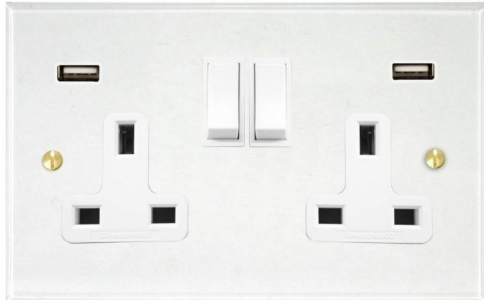

Prism Flat Plate Clear Perspex

Prism Wall Socket with USB-A+A Chargers
2 gang 13 amp switch socket outlet Clear Perspex

MRCPSK2+USB

2 gang 13 amp switch socket outlet Clear Perspex
Quicklink: Q52C6

Make your light switches almost disappear with our clear faceplate Prism. This is a high quality accessory that sits discreetly in an interior. Produced with square corners, it features high-quality inserts for exceptional product reliability. To ensure design uniformity throughout a project, non-standard accessories can be made to suit requirements.

General

Colour White
Construction Clear Perspex

Dimensions

Plate Depth 2mm

Electrical

Amperage 13A
Voltage 240V

- Acrylic thermoplastic flat faceplate
- Bevelled and flame polished edge
- Secondary fix
- Supplied with a template for fitting
- Ambassador style trimmed rocker switches are supplied as standard
- Pan head slotted screws
- Rotary dimmer, toggle and push button grid switches feature screwless plates as standard