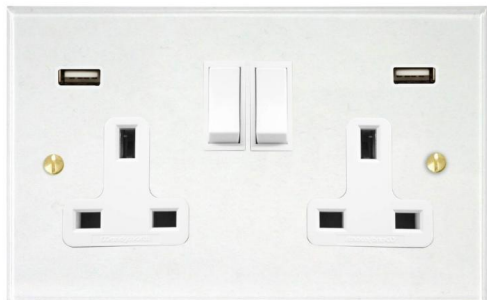

Prism Flat Plate Clear Perspex

Prism Wall Socket with USB-A+A Chargers
2 gang 13 amp switch socket outlet Clear Perspex

MR. RESISTOR[®]
Lighting Specialist Est. 1968

MRCPSK2+USB

2 gang 13 amp switch socket outlet Clear Perspex

Quicklink: Q52C6

Make your light switches almost disappear with our clear faceplate Prism. This is a high quality accessory that sits discreetly in an interior. Produced with square corners, it features high-quality inserts for exceptional product reliability. To ensure design uniformity throughout a project, non-standard accessories can be made to suit requirements.

General

Colour White
Construction Clear Perspex

Dimensions

Plate Depth 2mm

Electrical

Amperage 13A
Voltage 240V

- Acrylic thermoplastic flat faceplate
- Bevelled and flame polished edge
- Secondary fix
- Supplied with a template for fitting
- Ambassador style trimmed rocker switches are supplied as standard
- Pan head slotted screws
- Rotary dimmer, toggle and push button grid switches feature screwless plates as standard