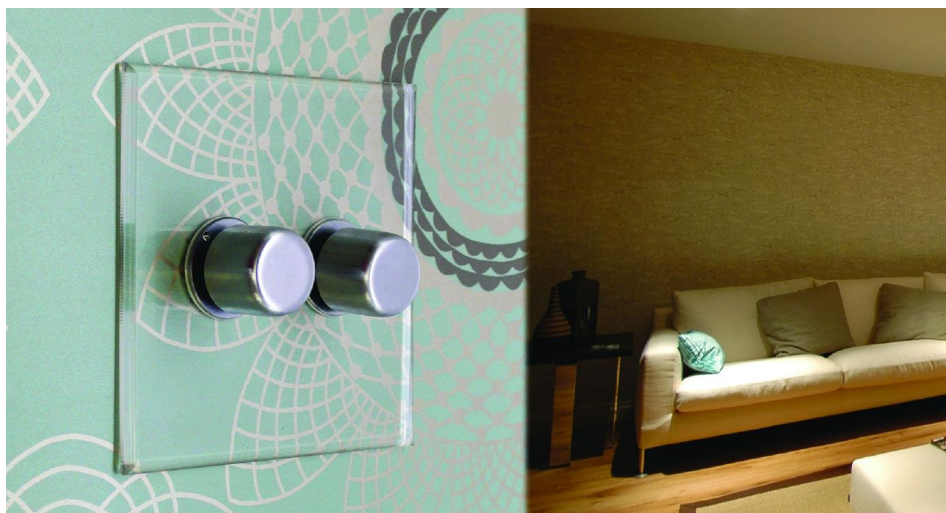

Prism Flat Plate Clear Perspex

Prism Wall Socket with USB-A+A Chargers
2 gang 13 amp switch socket outlet Clear Perspex

MR. RESISTOR[®]
Lighting Specialist Est. 1968

MRCPSK2+USB

2 gang 13 amp switch socket outlet Clear Perspex

Quicklink: Q52C6

Make your light switches almost disappear with our clear faceplate Prism. This is a high quality accessory that sits discreetly in an interior. Produced with square corners, it features high-quality inserts for exceptional product reliability. To ensure design uniformity throughout a project, non-standard accessories can be made to suit requirements.

General

Colour White
Construction Clear Perspex

Dimensions

Plate Depth 2mm

Electrical

Amperage 13A
Voltage 240V

- Acrylic thermoplastic flat faceplate
- Bevelled and flame polished edge
- Secondary fix
- Supplied with a template for fitting
- Ambassador style trimmed rocker switches are supplied as standard
- Pan head slotted screws
- Rotary dimmer, toggle and push button grid switches feature screwless plates as standard