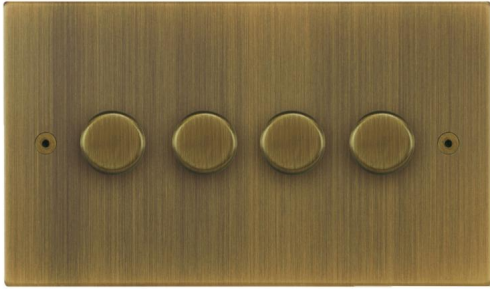

Flat Plate Horizon Antique Brass

Horizon Square Dimmer Switch
LED 4 gang 120 watt 2 way Antique Brass

MRABDSW4/TTTT

LED 4 gang 120 watt 2 way Antique Brass
Quicklink: Q5209

General

Colour Antique Brass
Construction Metal

Dimensions

Depth 1.5mm
Height 86mm
Width 146mm

Electrical

Maximum Wattage 120W

The superior quality of the **Horizon faceplate style** in antique brass has been designed to suit both traditional and contemporary interiors. Produced with square corners, it features **trimless switches** for exceptional product reliability. To ensure design uniformity throughout a project, non-standard accessories can be made to suit requirements.
