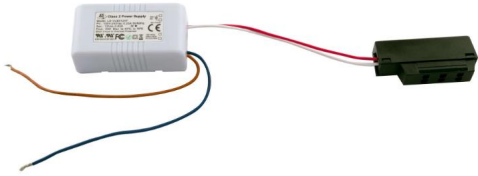

# Moon Light

Moon Light LED Driver  
10W 240V (Constant Voltage)

---

## DC888 DRIVER 6WA

10W 240V (Constant Voltage)  
Quicklink: Q4F4A

---

### Dimensions

Depth 22mm  
Length 65mm  
Width 35mm

### Electrical

Maximum Wattage 10W  
Voltage 240V

---

The Moon Light LED Driver can power a maximum of three Moon Light LED lights.