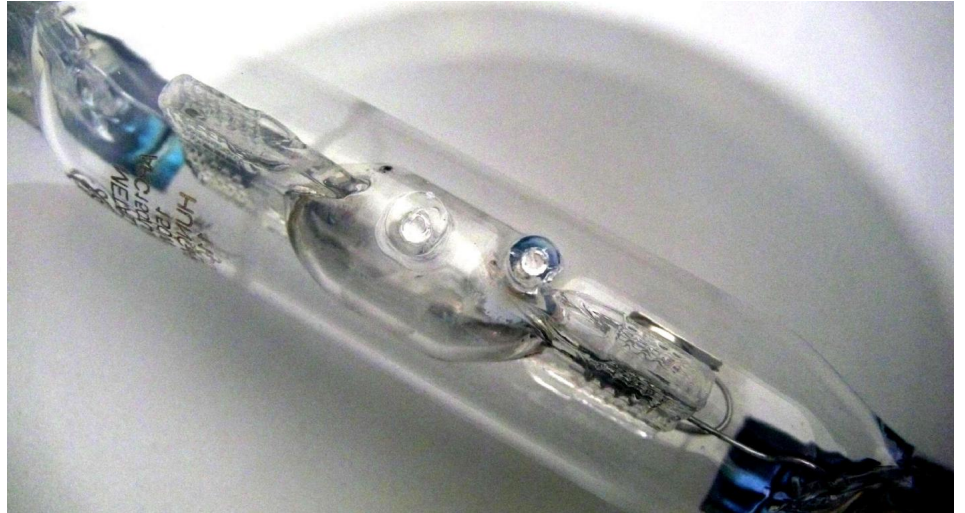

# Double Ended

CMH HIT Double Ended  
3000K Warm White 150W

---

### Light Characteristics

Colour Temperature 3000K Warm White

---

HQI Double Ended lamps provide a high quality point source of light making them ideal for a variety of retail and decorative applications. They offer a high level of luminance and have a long life to reduce maintenance costs.