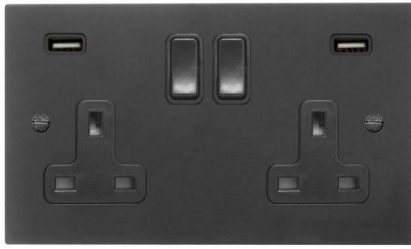

Flat Plate Black Aluminium

Switched Socket Outlet with USB Chargers
2 gang 13 amp Black Aluminium

MR. RESISTOR[®]
Lighting Specialist Est. 1968

MRBKSK2+USB SW

2 gang 13 amp Black Aluminium
Quicklink: Q4CD7

General

Colour Black
Construction Aluminium

Dimensions

Plate Depth 1.5mm

Electrical

Amperage 13A
Voltage 240V

The **Flat Plate Black Aluminium** finish is designed to be painted to help the plate merge with the interior colour scheme.

Ideally suited to walls using flat colour or paint effects, special finishes, polishes or specialist paints. Produced with square corners, it features **trimless inserts** for exceptional product reliability.

Non-standard accessories can be made to ensure design uniformity throughout a project.

Features

- Two USB Ports
- Port one rated 2.1 amp at 5V
- Port two rated 1 amp at 5V
- Max output of 3.1 amp
- 2 x 13 amp sockets - 250V rated
- CE tested and marked