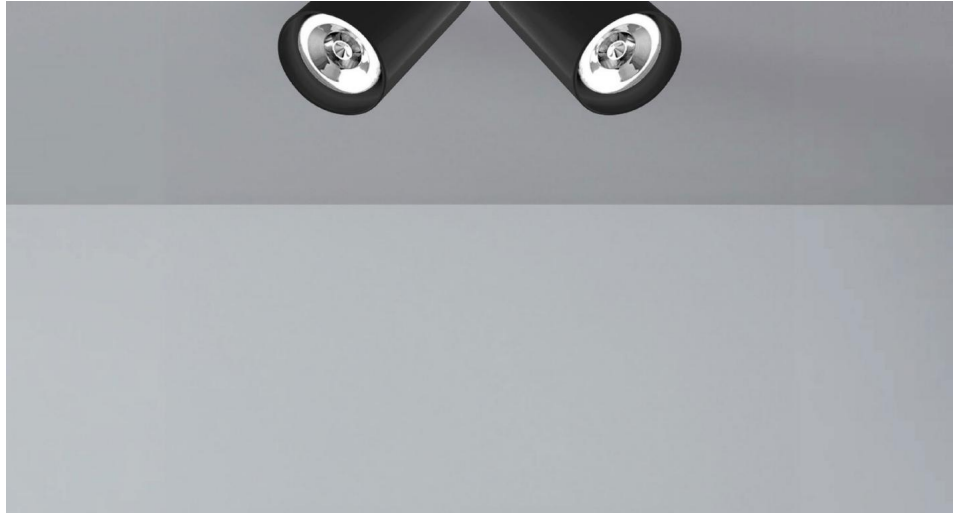

Trimless Tube Spotlight

Trimless Round Single Tube Spotlight
50W RAL 9010 White

FRTTUBE1RD KIT

50W RAL 9010 White
Quicklink: Q4C6D

The **Trimless Round Single Tube Spotlight** is an adjustable spotlight that is recessed into the ceiling to create a uniform look with the trimless downlights range. Available in round or square, black or white. It is designed to be plastered into ceilings to give a **seamless** appearance. The spotlight fitting is interchangeable with the downlight's rings.

General

Cap	GU10
Colour	White
Construction	Aluminium
Dimmable	Yes

Dimensions

Cable Length	200mm
Cut Out	80mm (Diameter)
Height	235mm
Minimum Depth	105mm

Electrical

Maximum Wattage	50W
Voltage	240V

Trimless Tube Spotlight

Trimless Round Single Tube Spotlight
50W RAL 9010 White

Trimless Round Downlight with Tube Spot GU10 Adaptor