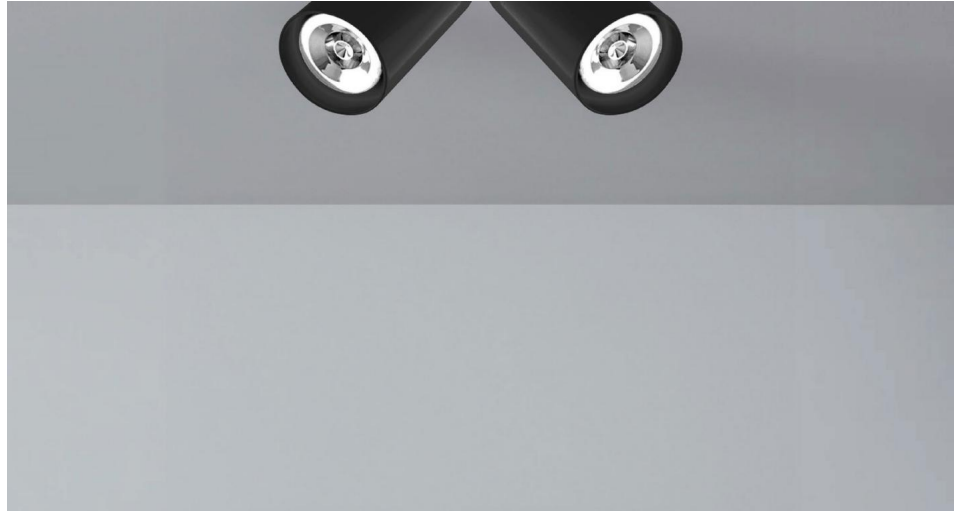

Trimless Tube Spotlight

Trimless Round Single Tube Spotlight
50W RAL 9010 White

MR. RESISTOR[®]
Lighting Specialist Est. 1968

FRTTUBE1RD KIT

50W RAL 9010 White
Quicklink: Q4C6D

The **Trimless Round Single Tube Spotlight** is an adjustable spotlight that is recessed into the ceiling to create a uniform look with the trimless downlights range. Available in round or square, black or white. It is designed to be plastered into ceilings to give a **seamless** appearance. The spotlight fitting is interchangeable with the downlight's rings.

General

Cap	GU10
Colour	White
Construction	Aluminium
Dimmable	Yes

Dimensions

Cable Length	200mm
Cut Out	80mm (Diameter)
Height	235mm
Minimum Depth	105mm

Electrical

Maximum Wattage	50W
Voltage	240V

Trimless Tube Spotlight

Trimless Round Single Tube Spotlight
50W RAL 9010 White

MR. RESISTOR[®]
Lighting Specialist Est. 1968

Trimless Round Downlight with Tube Spot GU10 Adaptor