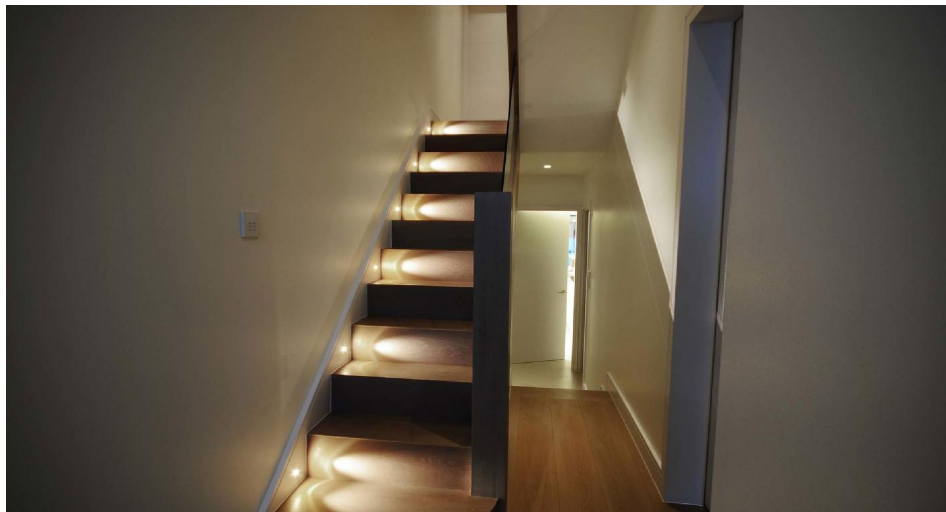

# Petit Round

Petit Round Small Recessed Low Level Wall Light 350mA

Bronze 3000K 1W

### Light Characteristics

Colour Temperature	3000K Warm White
Lumens	80 lm
Lumens Per Watt	80 lm/W

The **Petit Round** is a miniature recessed low level wash light utilising a 1W LED super-bright light in a warm white colour temperature.

Manufactured from steel the Petit displays a 5 degree beam of light giving a subtle low-level lighting effect in walkways, in circulation areas and as a feature maker.

**Please note:** The cutout diameter will depend on what fixing clip you are using with this product.