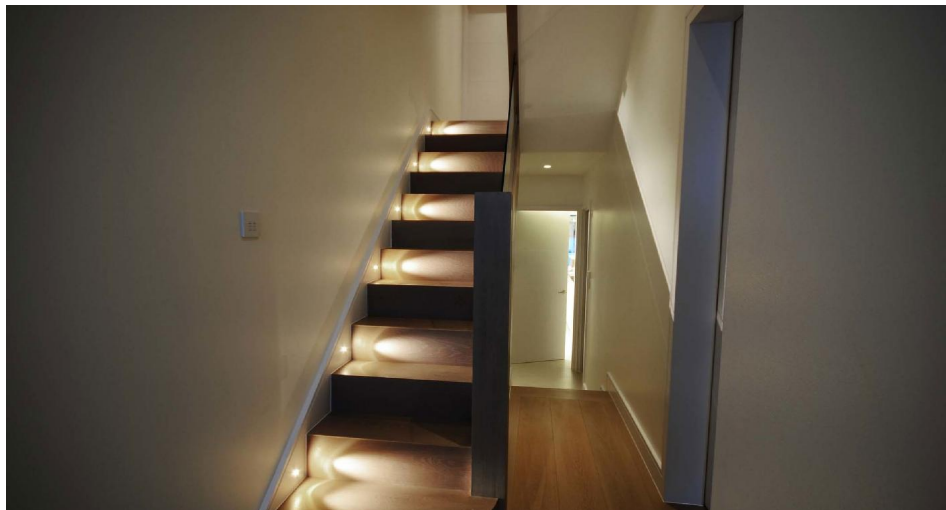

Petit Round

Petit Round Small Recessed Low Level Wall Light 350mA
Bronze 3000K 1W

MR. RESISTOR[®]
Lighting Specialist Est. 1968

AL2117 RD BRZ WW

Bronze 3000K 1W
Quicklink: Q4C6B

General

Colour	Bronze
Construction	Steel
IP Rating	IP20

Dimmable	Yes
----------	-----

Dimensions

Cable Length	150mm
Cut Out	15mm (Diameter)
Depth	23mm
Diameter	20mm
Plate Depth	1mm

Electrical

Amperage	350mA
Maximum Wattage	1W

Light Characteristics

Colour Temperature	3000K Warm White
Lumens	80 lm
Lumens Per Watt	80 lm/W

The **Petit Round** is a miniature recessed low level wash light utilising a 1W LED super-bright light in a warm white colour temperature.

Manufactured from steel the Petit displays a 5 degree beam of light giving a subtle low-level lighting effect in walkways, in circulation areas and as a feature maker.