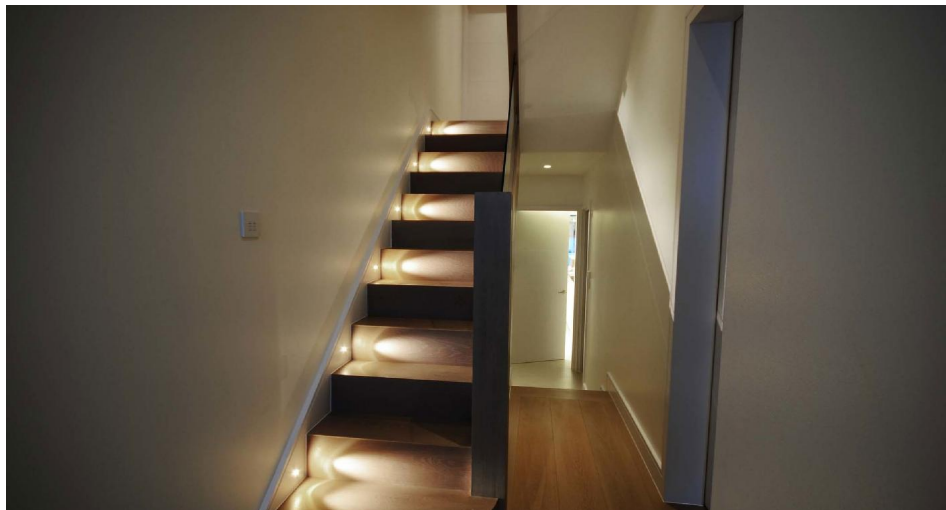

# Petit Round

Petit Round Small Recessed Low Level Wall Light 350mA  
Satin Nickel 3000K 1W

**MR. RESISTOR**<sup>®</sup>  
Lighting Specialist Est. 1968

### Light Characteristics

Colour Temperature	3000K Warm White
Lumens	24 lm
Lumens Per Watt	24 lm/W

The **Petit Round** is a miniature recessed low level wash light utilising a 1W LED super-bright light in a warm white colour temperature.