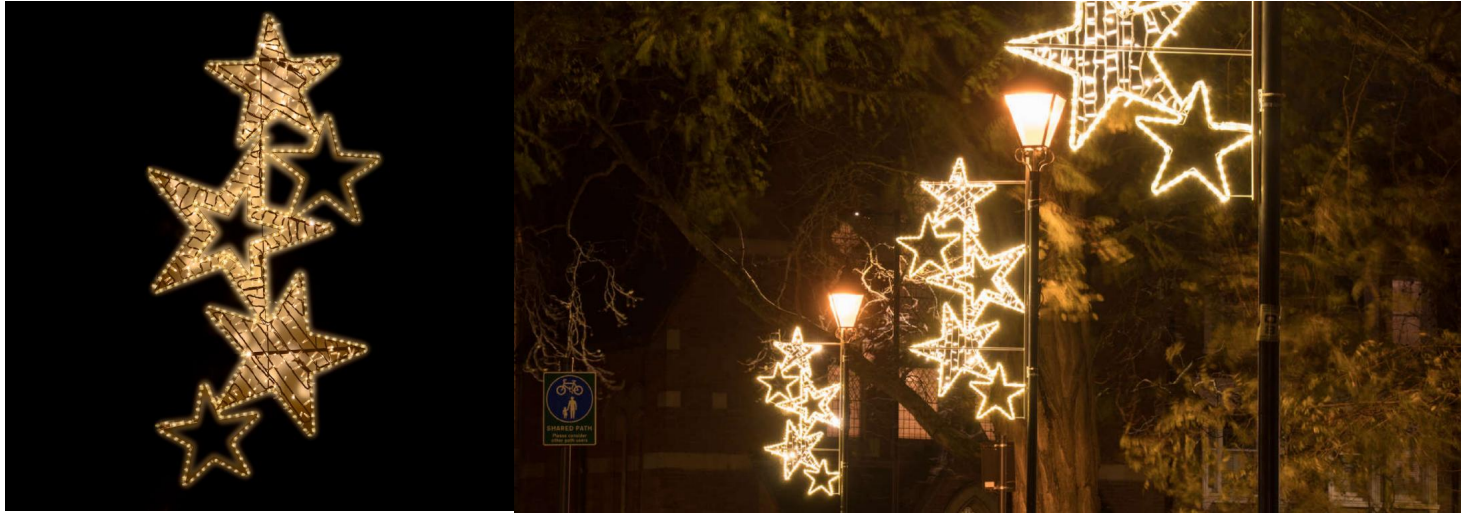

Christmas Motif Light

Christmas Stars Motif Post Light (850x2000mm)

White

MF3065-2DC

White

Quicklink: Q4C44

The beautiful **Christmas Stars Motif Post Light** will brighten up any street, garden or driveway. An eye-catching decoration with five stars of entwined twinkly rope light on a steel frame will add festive cheer to any Christmas display. Suitable for indoor or outdoor use.

General

Colour	White
Construction	Metal / Plastic
IP Rating	IP65

Dimensions

Cable Length	1800mm
Height	2m
Length	850mm

Electrical

Maximum Wattage	38W
Voltage	240V