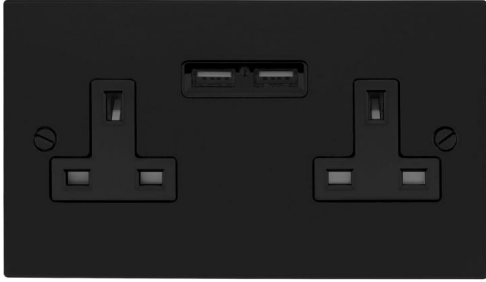

Raised Plate Accord Matt Black Aluminium

Socket Outlet with USB Chargers
2 gang 13 amp Matt Black

ACMBSK2USB USW

2 gang 13 amp Matt Black
Quicklink: Q4C25

General

Colour Black
Construction Aluminium

Dimensions

Length 146mm
Plate Depth 5.2mm
Width 86mm

Electrical

Amperage 13A
Voltage 240V

The **Raised Plate Matt Black Aluminium Range** is a stunning range of sockets and switches sure to complement many styles of interior decor.

Technical

Please Note: The left USB socket is optimised for Apple use, the right USB socket has been optimised for use with other general products.