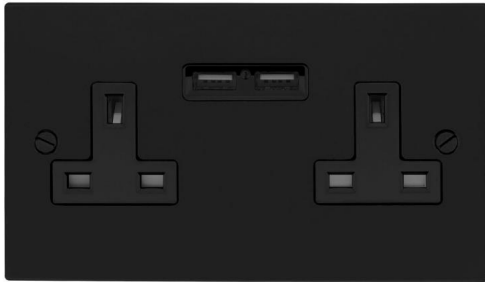

Raised Plate Accord Matt Black Aluminium

Socket Outlet with USB Chargers
2 gang 13 amp Matt Black

MR. RESISTOR[®]
Lighting Specialist Est. 1968

ACMBSK2USB USW

2 gang 13 amp Matt Black
Quicklink: Q4C25

The **Raised Plate Matt Black Aluminium Range** is a stunning range of sockets and switches sure to complement many styles of interior decor.

Technical

Please Note: The left USB socket is optimised for Apple use, the right USB socket has been optimised for use with other general products.

General

Colour Black
Construction Aluminium

Dimensions

Length 146mm
Plate Depth 5.2mm
Width 86mm

Electrical

Amperage 13A
Voltage 240V