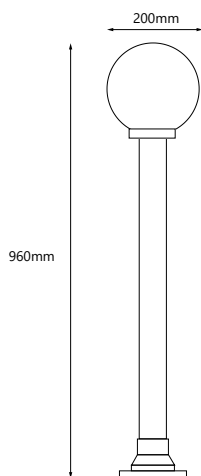

GLOBEPOST1 SMOKED0

200mm Smoked 800mm
Quicklink: Q4B28

General

Cap	ES / E27
Colour	Black
Construction	Plastic
IP Rating	IP44

Dimensions

Diameter	200mm
Height	960mm

Electrical

Maximum Wattage	40W
Voltage	240V

The Globes incorporate an ES lampholder and base plate that quickly connects to whatever mounting accessory required: pedestal mount, wall bracket or post, and are rated at IP44 for outdoor use. The Globe lights are available in four sizes (200mm, 250mm, 300mm and 400mm), and four finishes (opal, clear, smoked and metallic).