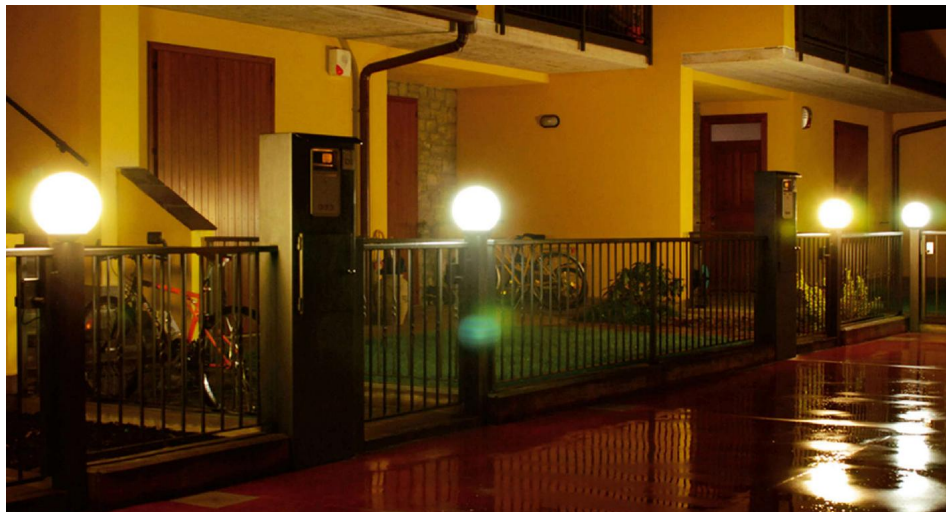

Globe

Globe Post Single Kit

250mm Crown Silver 800mm

GLOBEPOST1 METAL1

250mm Crown Silver 800mm

Quicklink: Q4AD3

General

Cap	ES / E27
Colour	Black
Construction	Plastic
IP Rating	IP44

Dimensions

Diameter	250mm
Height	1010mm

Electrical

Maximum Wattage	150W
Voltage	240V

The versatile modular **Globe** lighting system creates a full Globe lighting theme to a street or garden. A range of mounting accessories enables multiple Globes to be installed on posts of varying heights offering consistency across the design - no matter how large the project might be.

The Globes incorporate an ES lampholder and base plate that quickly connects to whatever mounting accessory required: pedestal mount, wall bracket or post, and are rated at IP44 for outdoor use. The Globe lights are available in four sizes (200mm, 250mm, 300mm and 400mm), and four finishes (opal, clear, smoked and metallic).

These are 240v mains operated, and all components are constructed using a tough shock resistant polycarbonate, giving years of reliable service.