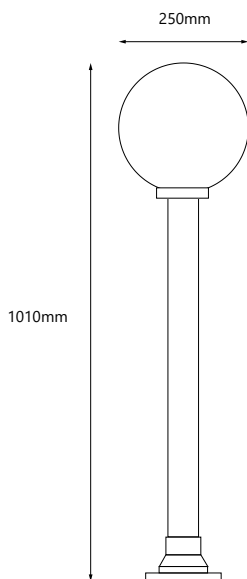

GLOBEPOST1 METAL1

250mm Crown Silver 800mm
Quicklink: Q4AD3

General

Cap	ES / E27
Colour	Black
Construction	Plastic
IP Rating	IP44

Dimensions

Diameter	250mm
Height	1010mm

Electrical

Maximum Wattage	150W
Voltage	240V

The Globes incorporate an ES lampholder and base plate that quickly connects to whatever mounting accessory required: pedestal mount, wall bracket or post, and are rated at IP44 for outdoor use. The Globe lights are available in four sizes (200mm, 250mm, 300mm and 400mm), and four finishes (opal, clear, smoked and metallic).