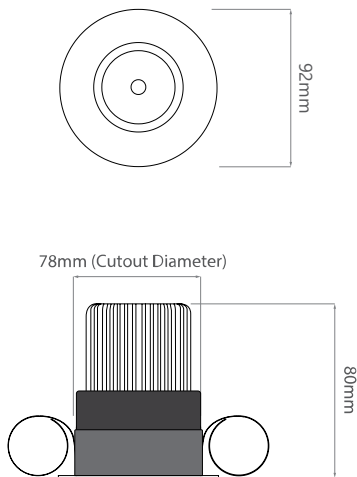

Elegant

Adjustable Fire-rated Downlight GU10 240V
50W White

FIRE MR2029 WH

50W White
Quicklink: Q4AA4

General

Cap	GU10
Colour	White
Construction	Die-Cast Aluminium
Dimmable	Yes

Dimensions

Cut Out	78mm (Diameter)
Diameter	92mm
Minimum Ceiling Depth	88mm
Vertical Rotation	20°

Electrical

Maximum Wattage	50W
Voltage	240V

The **Adjustable Fire-rated Downlight** holds a GU10 lamp or LED module. The downlight uses a spring retention system for easy installation and lamp changing. The light can be adjusted up to 20° (10° max for longer lamps) for directional lighting.

Please note: the ceiling depth for this downlight depends on the lamp choice. For a Retro 5W GU10 lamp, the depth is 88mm. For a 7W LED GU10 lamp a ceiling depth of 120mm should be allowed.

Elegant

Adjustable Fire-rated Downlight GU10 240V
50W White

Dimensions using our GU10 LED 5W Retro lamps

Dimensions using our GU10 LED 7W lamps

Dimensions using our LED Module

Dimensions using our LED Module