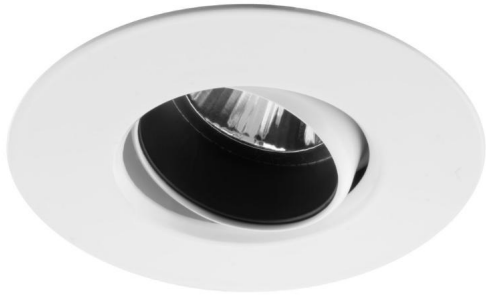

Elegant

Adjustable Fire-rated Downlight GU10 240V
50W White

FIRE MR2029 WH

50W White
Quicklink: Q4AA4

General

Cap	GU10
Colour	White
Construction	Die-Cast Aluminium
Dimmable	Yes

Dimensions

Cut Out	78mm (Diameter)
Diameter	92mm
Minimum Ceiling Depth	88mm
Vertical Rotation	20°

Electrical

Maximum Wattage	50W
Voltage	240V

The **Adjustable Fire-rated Downlight** holds a GU10 lamp or LED module. The downlight uses a spring retention system for easy installation and lamp changing. The light can be adjusted up to 20° (10° max for longer lamps) for directional lighting.

Please note: the ceiling depth for this downlight depends on the lamp choice. For a Retro 5W GU10 lamp, the depth is 88mm. For a 7W LED GU10 lamp a ceiling depth of 120mm should be allowed.

Elegant

Adjustable Fire-rated Downlight GU10 240V
50W White