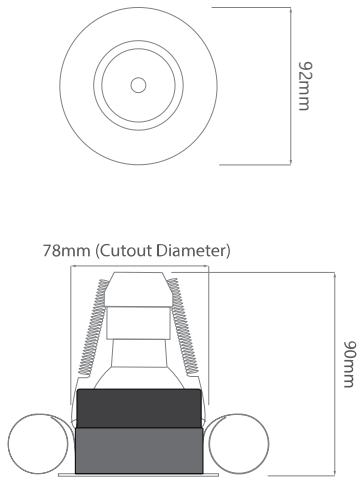

Elegant

Adjustable Fire-rated Downlight GU10 240V
50W White

FIRE MR2029 WH

50W White
Quicklink: Q4AA4

General

Cap	GU10
Colour	White
Construction	Die-Cast Aluminium
Dimmable	Yes

Dimensions

Cut Out	78mm (Diameter)
Diameter	92mm
Minimum Ceiling Depth	88mm
Vertical Rotation	20°

Electrical

Maximum Wattage	50W
Voltage	240V

The **Adjustable Fire-rated Downlight** holds a GU10 lamp or LED module. The downlight uses a spring retention system for easy installation and lamp changing. The light can be adjusted up to 20° (10° max for longer lamps) for directional lighting.

Please note: the ceiling depth for this downlight depends on the lamp choice. For a Retro 5W GU10 lamp, the depth is 88mm. For a 7W LED GU10 lamp a ceiling depth of 120mm should be allowed.

Elegant

Adjustable Fire-rated Downlight GU10 240V
50W White

Dimensions using our GU10 LED 5W Retro lamps

Dimensions using our GU10 LED 7W lamps

Dimensions using our LED Module

Dimensions using our LED Module