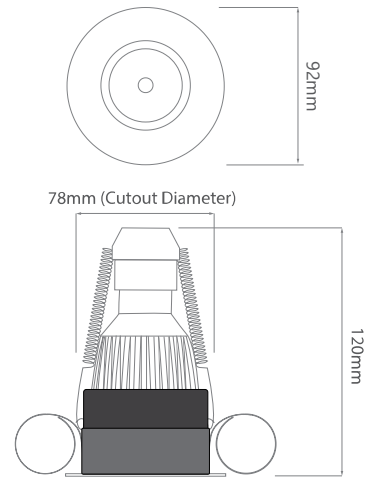

Elegant

Adjustable Fire-rated Downlight GU10 240V
50W White

FIRE MR2029 WH

50W White
Quicklink: Q4AA4

General

Cap	GU10
Colour	White
Construction	Die-Cast Aluminium
Dimmable	Yes

Dimensions

Cut Out	78mm (Diameter)
Diameter	92mm
Minimum Ceiling Depth	88mm
Vertical Rotation	20°

Electrical

Maximum Wattage	50W
Voltage	240V

The **Adjustable Fire-rated Downlight** holds a GU10 lamp or LED module. The downlight uses a spring retention system for easy installation and lamp changing. The light can be adjusted up to 20° (10° max for longer lamps) for directional lighting.

Please note: the ceiling depth for this downlight depends on the lamp choice. For a Retro 5W GU10 lamp, the depth is 88mm. For a 7W LED GU10 lamp a ceiling depth of 120mm should be allowed.

Elegant

Adjustable Fire-rated Downlight GU10 240V
50W White

Dimensions using our GU10 LED 5W Retro lamps

Dimensions using our GU10 LED 7W lamps

Dimensions using our LED Module

Dimensions using our LED Module