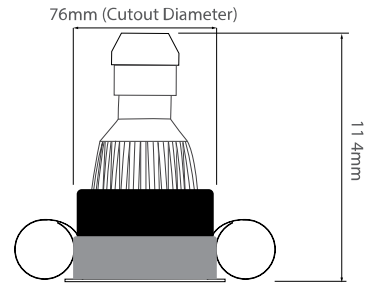

### Dimensions

Cut Out	76mm (Diameter)
Diameter	90mm
Minimum Ceiling Depth	85mm (Standard LED), 117mm (Long LED)
Vertical Rotation	40°

### Electrical

Maximum Wattage	50W
Voltage	240V

The **Invisible Adjustable Fire Rated Camera Round** is an adjustable downlight designed to blend seamlessly into its surroundings. It has an unobtrusive one millimetre plate that sits practically flush to the ceiling when fitted and contains a baffle that recesses the lamp to reduce glare. The baffle is also hinged to allow the light source to be directed through a 40 degree arc from the vertical.

**Please note:** the ceiling depth for this downlight depends on the lamp choice. For a standard GU10 lamp the depth is 85mm. For a LED GU10 lamp a ceiling depth of 115mm should be allowed.

The Invisible range has been **designed to be overpainted in Situ** in the ceiling if necessary. The fitting is painted RAL9004 - 30% Gloss level which has a slightly matt surface, to which the emulsion or other paints will adhere to. The finish from the factory is good enough for normal use and will blend in with the most common ceiling finishes. The slightly matt finish on the product will allow it to be carefully repainted to suit any other ceiling colours.

# Invisible Round

Invisible Adjustable Fire Rated Camera Round Downlight GU10 240V  
50W Black

---

Dimensions using our GU10 LED 7W lamps

Dimensions using our GU10 LED 7W lamps

Dimensions using our LED Module