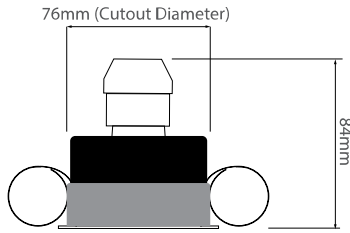

### Dimensions

Cut Out	76mm (Diameter)
Diameter	90mm
Minimum Ceiling Depth	85mm (Standard LED), 117mm (Long LED)
Vertical Rotation	40°

### Electrical

Maximum Wattage	50W
Voltage	240V

The **Invisible Adjustable Fire Rated Camera Round** is an adjustable downlight designed to blend seamlessly into its surroundings. It has an unobtrusive one millimetre plate that sits practically flush to the ceiling when fitted and contains a baffle that recesses the lamp to reduce glare. The baffle is also hinged to allow the light source to be directed through a 40 degree arc from the vertical.

**Please note:** the ceiling depth for this downlight depends on the lamp choice. For a standard GU10 lamp the depth is 85mm. For a LED GU10 lamp a ceiling depth of 115mm should be allowed.

The Invisible range has been **designed to be overpainted in Situ** in the ceiling if necessary. The fitting is painted RAL9004 - 30% Gloss level which has a slightly matt surface, to which the emulsion or other paints will adhere to. The finish from the factory is good enough for normal use and will blend in with the most common ceiling finishes. The slightly matt finish on the product will allow it to be carefully repainted to suit any other ceiling colours.

# Invisible Round

Invisible Adjustable Fire Rated Camera Round Downlight GU10 240V  
50W Black

---

Dimensions using our GU10 LED 7W lamps

Dimensions using our GU10 LED 7W lamps

Dimensions using our LED Module