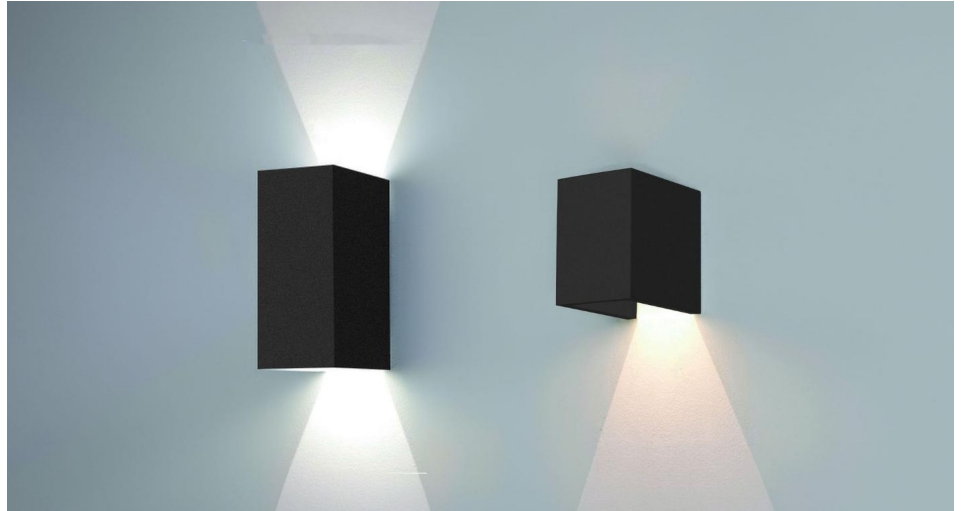

Bohemia

Small Bohemia Beam 6W LED Up & Down Wall Light
White RAL 9003 3000K Warm White

R7720S WHT/WW

White RAL 9003 3000K Warm White
Quicklink: Q4A4C

The **Small Bohemia Beam 6W Wall Light LED** is a sleek and durable exterior wall light, featuring 2 x 3W Cree LED beam for powerful and efficient lighting. Constructed with a die-cast aluminium housing, this wall light is built to withstand the elements and provide long-lasting performance. Upgrade your outdoor lighting with the Small Bohemia Beam 6W Wall Light LED.

General

Colour	White
Construction	Aluminium
Dimmable	No
IP Rating	IP54
RAL Colour Code	RAL 9003

Dimensions

Depth	95mm
Height	110mm
Width	110mm

Electrical

Maximum Wattage	6W (2 x 3W)
Voltage	240V

Light Characteristics

Colour Temperature	3000K Warm White
Lumens	400 lm
Lumens Per Watt	67 lm/W

Bohemia

Small Bohemia Beam 6W LED Up & Down Wall Light
White RAL 9003 3000K Warm White