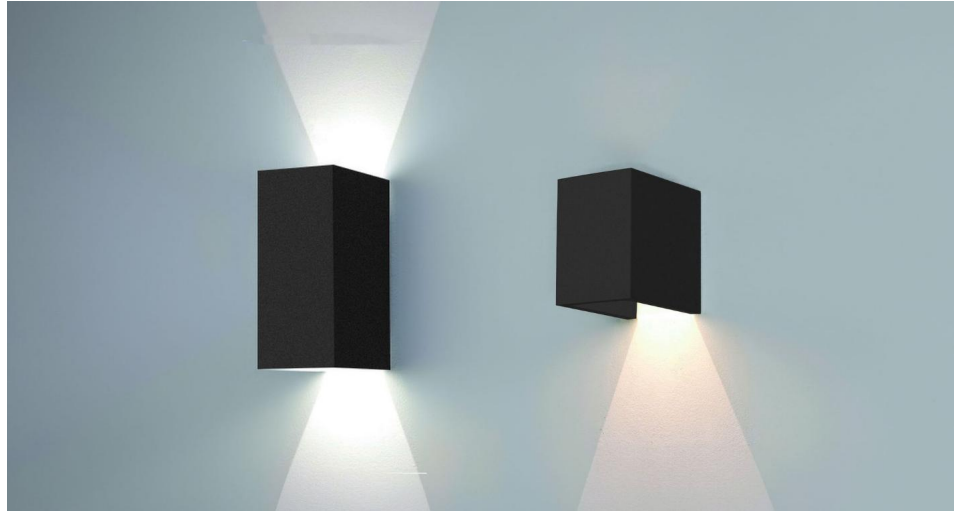

Bohemia

Small Bohemia Beam 6W LED Up & Down Wall Light
White RAL 9003 3000K Warm White

MR. RESISTOR[®]
Lighting Specialist Est. 1968

R7720S WHT/WW

White RAL 9003 3000K Warm White
Quicklink: Q4A4C

The **Small Bohemia Beam 6W Wall Light LED** is a sleek and durable exterior wall light, featuring 2 x 3W Cree LED beam for powerful and efficient lighting. Constructed with a die-cast aluminium housing, this wall light is built to withstand the elements and provide long-lasting performance. Upgrade your outdoor lighting with the Small Bohemia Beam 6W Wall Light LED.

General

Colour	White
Construction	Aluminium
Dimmable	No
IP Rating	IP54
RAL Colour Code	RAL 9003

Dimensions

Depth	95mm
Height	110mm
Width	110mm

Electrical

Maximum Wattage	6W (2 x 3W)
Voltage	240V

Light Characteristics

Colour Temperature	3000K Warm White
Lumens	400 lm
Lumens Per Watt	67 lm/W

Bohemia

Small Bohemia Beam 6W LED Up & Down Wall Light
White RAL 9003 3000K Warm White

MR. RESISTOR[®]
Lighting Specialist Est. 1968