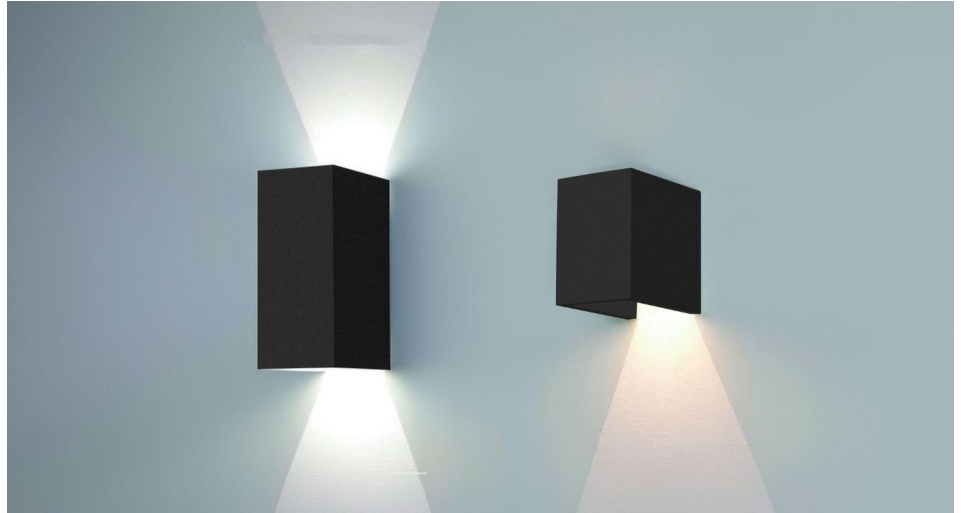

Bohemia

Short Bohemia Beam 3W LED Down Wall Light
White 3000K Warm White

R7711S WHT/WW

White 3000K Warm White
Quicklink: Q4A3B

General

Colour	White
Construction	Aluminium
Dimmable	No
IP Rating	IP54
RAL Colour Code	RAL 9003

Dimensions

Depth	90mm
Height	106mm
Width	68mm

Electrical

Maximum Wattage	3W
Voltage	240V

Light Characteristics

Colour Temperature 3000K Warm White

The **Short Bohemia Beam 3W Wall Light LED** is a sleek and durable exterior wall light, featuring 3W Cree LED beam for powerful and efficient lighting. Constructed with a die-cast aluminium housing, this wall light is built to withstand the elements and provide long-lasting performance. Upgrade your outdoor lighting with the Short Small Bohemia Beam 3W Wall Light LED.

Bohemia

Short Bohemia Beam 3W LED Down Wall Light
White 3000K Warm White