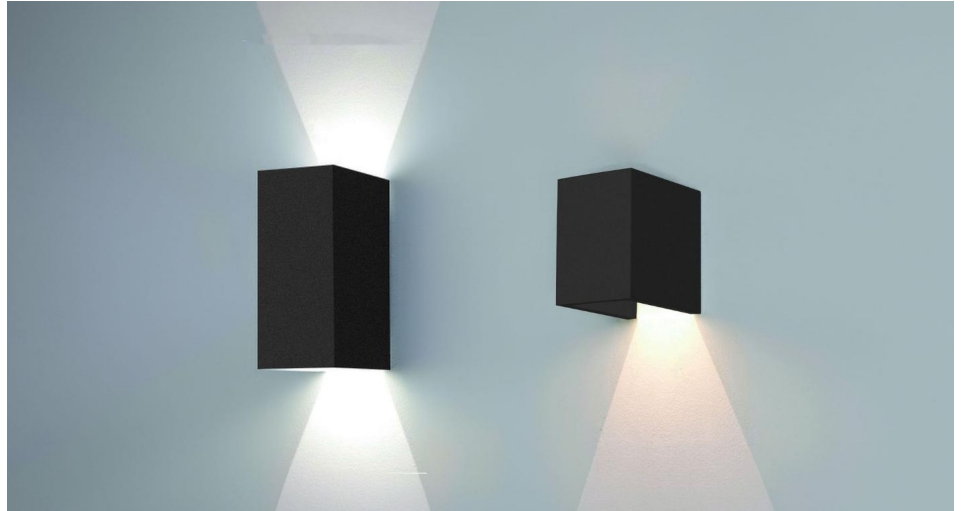

Bohemia

Tall Bohemia Beam 6W LED Up & Down Wall Light
White 3000K Warm White

R7710S WHT/WW

White 3000K Warm White
Quicklink: Q4A37

The Tall Bohemia Beam 6W Wall Light LED is a sleek and durable exterior wall light, featuring 2 x 3W Cree LED beams for powerful and efficient lighting. Constructed with a die-cast aluminium housing, this wall light is built to withstand the elements and provide long-lasting performance. Upgrade your outdoor lighting with the Tall Small Bohemia Beam 6W Wall Light LED.

General

Colour	White
Construction	Aluminium
Dimmable	No
IP Rating	IP54
RAL Colour Code	RAL 9003

Dimensions

Depth	90mm
Height	165mm
Width	68mm

Electrical

Maximum Wattage	6W (2 x 3W)
Voltage	240V

Light Characteristics

Colour Temperature	3000K Warm White
Lumens	400 lm
Lumens Per Watt	67 lm/W

Bohemia

Tall Bohemia Beam 6W LED Up & Down Wall Light
White 3000K Warm White