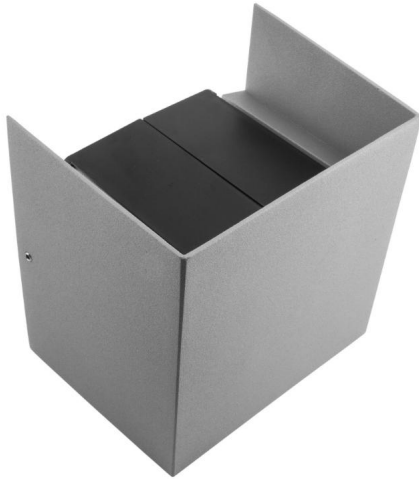

# Adjustable Beam

Wide Adjustable Beam 6W Wall Up & Down LED  
Grey 3000K Warm White

**MR. RESISTOR**<sup>®</sup>  
Lighting Specialist Est. 1968

## R6460 SIL/WW

Grey 3000K Warm White  
Quicklink: Q4A29

The **Large Adjustable Beam Wall 6W Up & Down LED** can compose your desired light beams by adjusting the adjustable panels. With 2 x 3W Cree LED adjustable beam angle. Constructed of a die casting aluminium. **Adjustable beam from 0-90°**

### Dimensions

Depth	115mm
Height	140mm
Width	135mm