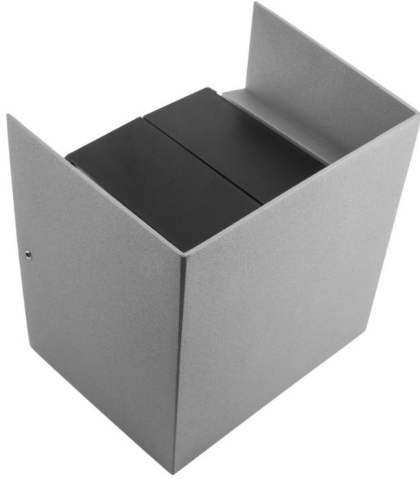

Adjustable Beam

Wide Adjustable Beam 6W Wall Up & Down LED
Grey 3000K Warm White

R6460 SIL/WW

Grey 3000K Warm White
Quicklink: Q4A29

The Large Adjustable Beam Wall 6W Up & Down LED can compose your desired light beams by adjusting the adjustable panels. With 2 x 3W Cree LED adjustable beam angle. Constructed of a die casting aluminium. **Adjustable beam from 0-90°**

General

Colour	Grey
Construction	Aluminum
Dimmable	No
IP Rating	IP54
RAL Colour Code	RAL 7042

Dimensions

Depth	115mm
Height	140mm
Width	135mm

Electrical

Maximum Wattage	6W (2 x 3W)
Voltage	240V

Light Characteristics

Colour Temperature	3000K Warm White
Lumens	500 lm
Lumens Per Watt	83 lm/W

Adjustable Beam

Wide Adjustable Beam 6W Wall Up & Down LED
Grey 3000K Warm White