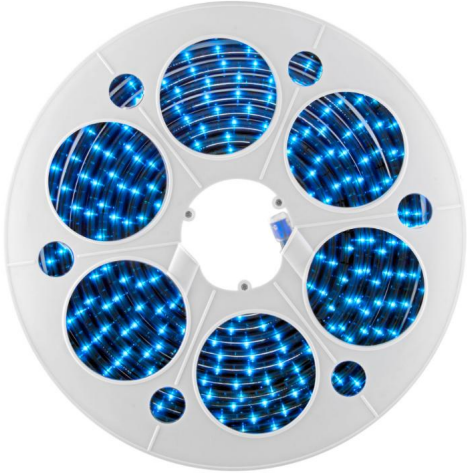

Standard Ropelight Kits

Filament Ropelight 9m
Blue 240V

DL2W9M240V BLUE

Blue 240V
Quicklink: Q4965

Waterproof Yes

Dimensions

Cut Length 2m
Diameter 13mm
Length 9m

Electrical

Voltage 240V

Neon Ropelight 13mm Diameter 240V is compatible with all 13mm 240V optional and required accessories. The price quoted for this item is for nine metres.

This product is widely used in the illumination and decoration of the outlines and patterns of buildings. It is flexible, unbreakable and pressure resistant and can be cut, extended, twisted and formed into any imaginable design.