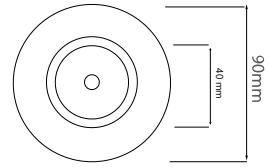

Dimensions

Cut Out	76mm (Diameter)
Diameter	90mm
Minimum Ceiling Depth	85mm (Standard LED), 117mm (Long LED)

Electrical

Maximum Wattage	50W
Voltage	240V

The **Invisible Fixed Fire Rated Round** is a fixed downlight designed to blend seamlessly into its surroundings. It has an unobtrusive one millimetre plate that sits practically flush to the ceiling when fitted and contains a baffle that recesses the lamp to reduce glare.

Please note: the ceiling depth for this downlight depends on the lamp choice. For a standard GU10 lamp the depth is 85mm. For a LED GU10 lamp a ceiling depth of 115mm should be allowed.

The Invisible range has been **designed to be overpainted in Situ** in the ceiling if necessary. The fitting is painted RAL9010 - 30% Gloss level which has a slightly matt surface, to which the emulsion or other paints will adhere to. The finish from the factory is good enough for normal use and will blend in with the most common ceiling finishes. The slightly matt finish on the product will allow it to be carefully repainted to suit any other ceiling colours.

Invisible Round

Invisible Fixed Fire Rated Round Downlight GU10 240V
50W White

Dimensions using our GU10 LED 7W lamps

Dimensions using our GU10 LED 7W lamps

Dimensions using our LED Module