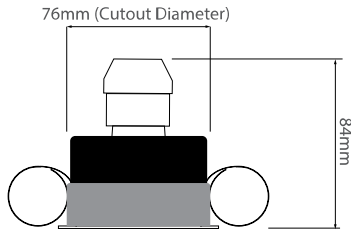

Dimensions

Cut Out	76mm (Diameter)
Diameter	90mm
Minimum Ceiling Depth	85mm (Standard LED), 117mm (Long LED)

Electrical

Maximum Wattage	50W
Voltage	240V

The **Invisible Fixed Fire Rated Round** is a fixed downlight designed to blend seamlessly into its surroundings. It has an unobtrusive one millimetre plate that sits practically flush to the ceiling when fitted and contains a baffle that recesses the lamp to reduce glare.

Please note: the ceiling depth for this downlight depends on the lamp choice. For a standard GU10 lamp the depth is 85mm. For a LED GU10 lamp a ceiling depth of 115mm should be allowed.

The Invisible range has been **designed to be overpainted in Situ** in the ceiling if necessary. The fitting is painted RAL9010 - 30% Gloss level which has a slightly matt surface, to which the emulsion or other paints will adhere to. The finish from the factory is good enough for normal use and will blend in with the most common ceiling finishes. The slightly matt finish on the product will allow it to be carefully repainted to suit any other ceiling colours.

Invisible Round

Invisible Fixed Fire Rated Round Downlight GU10 240V
50W White

Dimensions using our GU10 LED 7W lamps

Dimensions using our GU10 LED 7W lamps

Dimensions using our LED Module