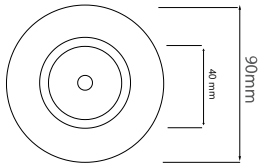

Invisible Round

Invisible Fixed Fire Rated Round Downlight GU10 240V
50W White

FIREDLP3001

50W White

Quicklink: Q4952

General

Cap	GU10
Colour	White
Construction	Die-Cast Aluminium
Dimmable	Yes
IP Rating	IP00

Dimensions

Cut Out	76mm (Diameter)
Diameter	90mm
Minimum Ceiling Depth	85mm (Standard LED), 117mm (Long LED)

Electrical

Maximum Wattage	50W
Voltage	240V

The **Invisible Fixed Fire Rated Round** is a fixed downlight designed to blend seamlessly into its surroundings. It has an unobtrusive one millimetre plate that sits practically flush to the ceiling when fitted and contains a baffle that recesses the lamp to reduce glare.

Please note: the ceiling depth for this downlight depends on the lamp choice. For a standard GU10 lamp the depth is 85mm. For a LED GU10 lamp a ceiling depth of 115mm should be allowed.

The Invisible range has been **designed to be overpainted in Situ** in the ceiling if necessary. The fitting is painted RAL9010 - 30% Gloss level which has a slightly matt surface, to which the emulsion or other paints will adhere to. The finish from the factory is good enough for normal use and will blend in with the most common ceiling finishes. The slightly matt finish on the product will allow it to be carefully repainted to suit any other ceiling colours.

Invisible Round

Invisible Fixed Fire Rated Round Downlight GU10 240V
50W White

Dimensions using our GU10 LED 7W lamps

Dimensions using our GU10 LED 7W lamps

Dimensions using our LED Module