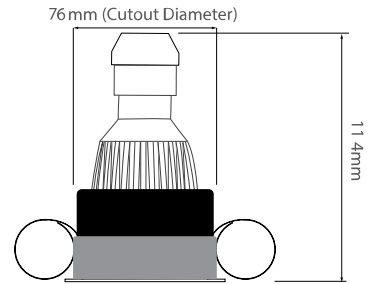

Dimensions

Cut Out	76mm (Diameter)
Diameter	90mm
Minimum Ceiling Depth	85mm (Standard LED), 117mm (Long LED)

Electrical

Maximum Wattage	50W
Voltage	240V

The **Invisible Fixed Fire Rated Round** is a fixed downlight designed to blend seamlessly into its surroundings. It has an unobtrusive one millimetre plate that sits practically flush to the ceiling when fitted and contains a baffle that recesses the lamp to reduce glare.

Please note: the ceiling depth for this downlight depends on the lamp choice. For a standard GU10 lamp the depth is 85mm. For a LED GU10 lamp a ceiling depth of 115mm should be allowed.

The Invisible range has been **designed to be overpainted in Situ** in the ceiling if necessary. The fitting is painted RAL9010 - 30% Gloss level which has a slightly matt surface, to which the emulsion or other paints will adhere to. The finish from the factory is good enough for normal use and will blend in with the most common ceiling finishes. The slightly matt finish on the product will allow it to be carefully repainted to suit any other ceiling colours.

Invisible Round

Invisible Fixed Fire Rated Round Downlight GU10 240V
50W White

Dimensions using our GU10 LED 7W lamps

Dimensions using our GU10 LED 7W lamps

Dimensions using our LED Module