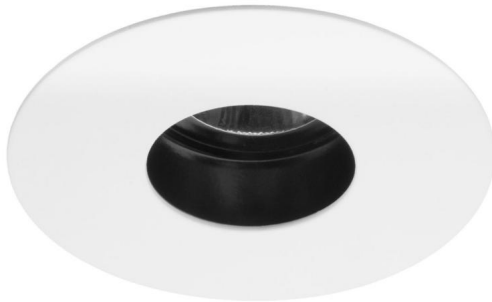

Invisible Round

Invisible Fixed Fire Rated Round Downlight GU10 240V
50W White

FIREDLP3001

50W White

Quicklink: Q4952

General

Cap	GU10
Colour	White
Construction	Die-Cast Aluminium
Dimmable	Yes
IP Rating	IP00

Dimensions

Cut Out	76mm (Diameter)
Diameter	90mm
Minimum Ceiling Depth	85mm (Standard LED), 117mm (Long LED)

Electrical

Maximum Wattage	50W
Voltage	240V

The **Invisible Fixed Fire Rated Round** is a fixed downlight designed to blend seamlessly into its surroundings. It has an unobtrusive one millimetre plate that sits practically flush to the ceiling when fitted and contains a baffle that recesses the lamp to reduce glare.

Please note: the ceiling depth for this downlight depends on the lamp choice. For a standard GU10 lamp the depth is 85mm. For a LED GU10 lamp a ceiling depth of 115mm should be allowed.

The Invisible range has been **designed to be overpainted in Situ** in the ceiling if necessary. The fitting is painted RAL9010 - 30% Gloss level which has a slightly matt surface, to which the emulsion or other paints will adhere to. The finish from the factory is good enough for normal use and will blend in with the most common ceiling finishes. The slightly matt finish on the product will allow it to be carefully repainted to suit any other ceiling colours.

Invisible Round

Invisible Fixed Fire Rated Round Downlight GU10 240V
50W White

Dimensions using our GU10 LED 7W lamps

Dimensions using our GU10 LED 7W lamps

Dimensions using our LED Module