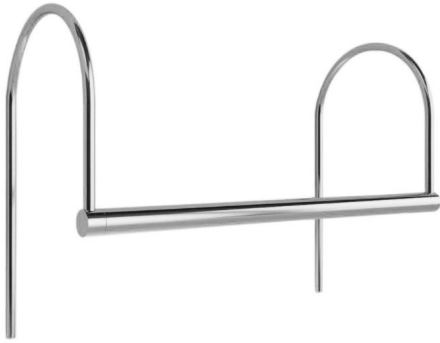

Betec Clarus

Clarus LED Picture Light 1060mm 3000K Warm White 24V
9.5W Chrome

BE01CO10MT11 CHR

9.5W Chrome

Quicklink: Q4929

General

Colour	Chrome
Construction	Brass
Dimmable	Yes
IP Rating	IP20

Dimmable	No
----------	----

Dimensions

Head Diameter	15mm
Height	200mm
Length	1060mm

Electrical

Energy Efficiency Rating	A
Maximum Wattage	9.5W
Voltage	24V DC

Light Characteristics

Colour Rendering Index	94
Colour Temperature	3000K Warm White
Lumens	551 lm
Lumens Per Watt	58 lm/W

The **Clarus LED Picture light** is a lightweight, hand-crafted picture light that is manufactured using traditional metalworking craft. The brass construction allows for numerous finishes to be applied to the picture light, all finishes are hand applied and cured 180°C.

The LED lights have a high constant luminous efficiency with low power consumption and a long lifespan which makes it ideal for modern picture lighting.

A 24V 12W switching driver is included with this picture light. This driver is not dimmable. Driver dimensions: 94mm x 36mm x 18mm.