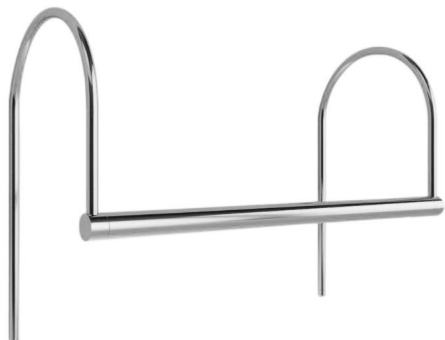

Betec Clarus

Clarus LED Picture Light 1060mm 3000K Warm White 24V
9.5W Chrome

MR. RESISTOR[®]
Lighting Specialist Est. 1968

BE01CO10MT11 CHR

9.5W Chrome

Quicklink: Q4929

General

Colour	Chrome
Construction	Brass
Dimmable	Yes
IP Rating	IP20

Dimmable No

Dimensions

Head Diameter	15mm
Height	200mm
Length	1060mm

Electrical

Energy Efficiency Rating	A
Maximum Wattage	9.5W
Voltage	24V DC

Light Characteristics

Colour Rendering Index	94
Colour Temperature	3000K Warm White
Lumens	551 lm
Lumens Per Watt	58 lm/W

The **Clarus LED Picture light** is a lightweight, hand-crafted picture light that is manufactured using traditional metalworking craft. The brass construction allows for numerous finishes to be applied to the picture light, all finishes are hand applied and cured 180°C.

The LED lights have a high constant luminous efficiency with low power consumption and a long lifespan which makes it ideal for modern picture lighting.

A 24V 12W switching driver is included with this picture light. This driver is not dimmable. Driver dimensions: 94mm x 36mm x 18mm.