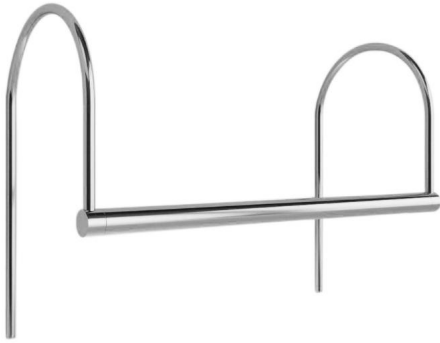

Betec Clarus

Clarus LED Picture Light 960mm 3000K Warm White 24V
8.5W Chrome

BE01CO09MT11 CHR

8.5W Chrome

Quicklink: Q48B3

General

Colour	Chrome
Construction	Brass
Dimmable	Yes
IP Rating	IP20

Dimmable No

Dimensions

Head Diameter	15mm
Height	200mm
Length	960mm

Electrical

Energy Efficiency Rating	A
Maximum Wattage	8.5W
Voltage	24V DC

Light Characteristics

Colour Rendering Index	94
Colour Temperature	3000K Warm White
Lumens	493 lm
Lumens Per Watt	58 lm/W

The **Clarus LED Picture light** is a lightweight, hand-crafted picture light that is manufactured using traditional metalworking craft. The brass construction allows for numerous finishes to be applied to the picture light, all finishes are hand applied and cured 180°C.

The LED lights have a high constant luminous efficiency with low power consumption and a long lifespan which makes it ideal for modern picture lighting.

A 24V 12W switching driver is included with this picture light. This driver is not dimmable. Driver dimensions: 94mm x 36mm x 18mm.