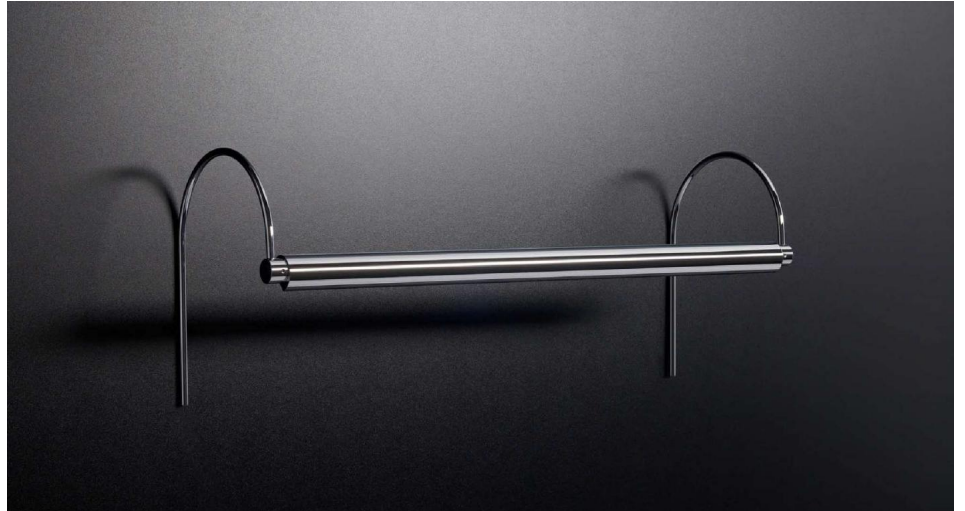

Betec Clarus

Clarus LED Picture Light 960mm 3000K Warm White 24V
8.5W Chrome

BE01CO09MT11 CHR

8.5W Chrome

Quicklink: Q48B3

General

Colour	Chrome
Construction	Brass
Dimmable	Yes
IP Rating	IP20

Dimmable No

Dimensions

Head Diameter	15mm
Height	200mm
Length	960mm

Electrical

Energy Efficiency Rating	A
Maximum Wattage	8.5W
Voltage	24V DC

Light Characteristics

Colour Rendering Index	94
Colour Temperature	3000K Warm White
Lumens	493 lm
Lumens Per Watt	58 lm/W

The **Clarus LED Picture light** is a lightweight, hand-crafted picture light that is manufactured using traditional metalworking craft. The brass construction allows for numerous finishes to be applied to the picture light, all finishes are hand applied and cured 180°C.

The LED lights have a high constant luminous efficiency with low power consumption and a long lifespan which makes it ideal for modern picture lighting.

A 24V 12W switching driver is included with this picture light. This driver is not dimmable. Driver dimensions: 94mm x 36mm x 18mm.