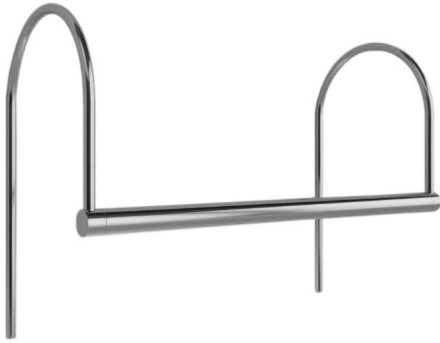

Betec Clarus

Clarus LED Picture Light 360mm 3000K Warm White 24V
2.5W Polished Nickel

BE01NO03MT11 NKL

2.5W Polished Nickel

Quicklink: Q48B1

General

Colour	Polished Nickel
Construction	Brass
Dimmable	Yes
IP Rating	IP20

Dimmable No

Dimensions

Head Diameter	15mm
Height	200mm
Length	360mm

Electrical

Energy Efficiency Rating	A
Maximum Wattage	2.5W
Voltage	24V DC

Light Characteristics

Colour Rendering Index	94
Colour Temperature	3000K Warm White
Lumens	145 lm
Lumens Per Watt	58 lm/W

The **Clarus LED Picture light** is a lightweight, hand-crafted picture light that is manufactured using traditional metalworking craft. The brass construction allows for numerous finishes to be applied to the picture light, all finishes are hand applied and cured 180°C.

The LED lights have a high constant luminous efficiency with low power consumption and a long lifespan which makes it ideal for modern picture lighting.

A 24V 12W switching driver is included with this picture light. This driver is not dimmable. Driver dimensions: 94mm x 36mm x 18mm.