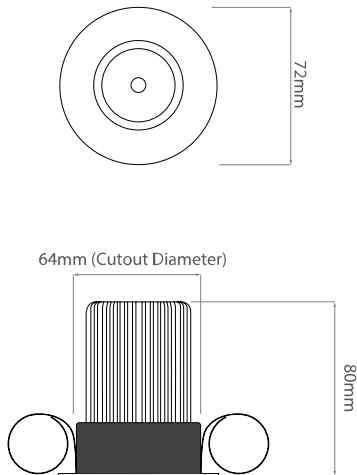

Elegant

Fixed Fire-rated Downlight Bathroom GU10 240V
50W Chrome

FIRE MR3025 CLCH

50W Chrome

Quicklink: Q4846

The Fixed Fire-rated Downlight Bathroom 240V holds a 50mm lamp. This is a fire-rated downlight. The downlight uses a spring retention system for easy installation and lamp changing.

This fitting is rated IP54 and can, therefore, be used in a bathroom.

General

Cap	GU10
Colour	Chrome
Construction	Die-Cast Aluminium
Dimmable	Yes
IP Rating	IP54

Dimensions

Cut Out	64mm (Diameter)
Diameter	72mm
Minimum Ceiling Depth	86mm (Standard LED), 118mm (Long LED)

Electrical

Maximum Wattage	50W
Voltage	240V

Elegant

Fixed Fire-rated Downlight Bathroom GU10 240V
50W Chrome

Dimensions using our GU10 LED 7W lamps

Dimensions using our GU10 LED 5W Retro lamps

Dimensions using our LED Module

Dimensions using our LED Module