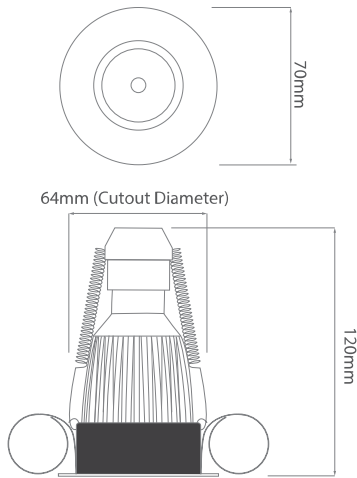

Elegant

Fixed Fire-rated Downlight Bathroom GU10 240V
50W Chrome

FIRE MR3025 CLCH

50W Chrome

Quicklink: Q4846

The Fixed Fire-rated Downlight Bathroom 240V holds a 50mm lamp. This is a fire-rated downlight. The downlight uses a spring retention system for easy installation and lamp changing.

This fitting is rated IP54 and can, therefore, be used in a bathroom.

General

Cap	GU10
Colour	Chrome
Construction	Die-Cast Aluminium
Dimmable	Yes
IP Rating	IP54

Dimensions

Cut Out	64mm (Diameter)
Diameter	72mm
Minimum Ceiling Depth	86mm (Standard LED), 118mm (Long LED)

Electrical

Maximum Wattage	50W
Voltage	240V

Elegant

Fixed Fire-rated Downlight Bathroom GU10 240V
50W Chrome

Dimensions using our GU10 LED 7W lamps

Dimensions using our GU10 LED 5W Retro lamps

Dimensions using our LED Module

Dimensions using our LED Module