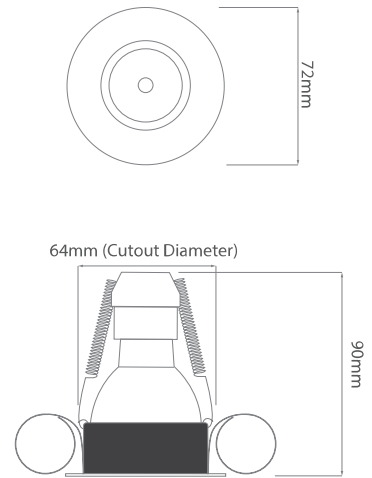

This fitting is rated IP54 and can, therefore, be used in a bathroom.

General

Cap	GU10
Colour	Chrome
Construction	Die-Cast Aluminium
Dimmable	Yes
IP Rating	IP54

Dimensions

Cut Out	64mm (Diameter)
Diameter	72mm
Minimum Ceiling Depth	86mm (Standard LED), 118mm (Long LED)

Electrical

Maximum Wattage	50W
Voltage	240V

Elegant

Fixed Fire-rated Downlight Bathroom GU10 240V
50W Chrome

Dimensions using our GU10 LED 7W lamps

Dimensions using our GU10 LED 5W Retro lamps

Dimensions using our LED Module

Dimensions using our LED Module