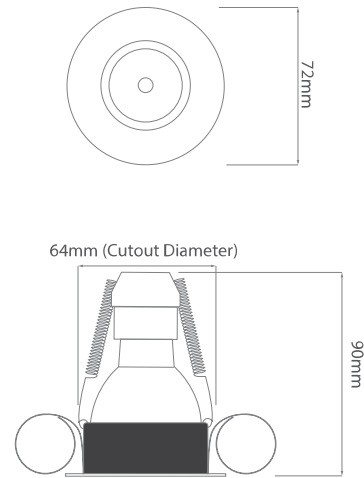

#### **Dimensions**

Cut Out	64mm (Diameter)
Diameter	72mm
Minimum Ceiling Depth	86mm (Standard LED), 118mm (Long LED)

#### **Electrical**

Maximum Wattage	50W
Voltage	240V

Dimensions using our GU10 LED 7W lamps

Dimensions using our GU10 LED 5W Retro lamps

Dimensions using our LED Module

Dimensions using our LED Module