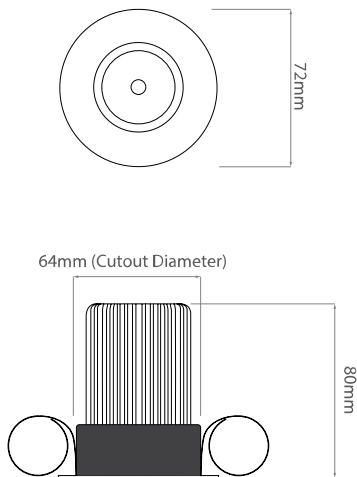

### **FIRE MR3025 CLCH**

50W Chrome  
Quicklink: Q4846

The Fixed Fire-rated Downlight Bathroom 240V holds a 50mm lamp. This is a fire-rated downlight. The downlight uses a spring retention system for easy installation and lamp changing.

This fitting is rated IP54 and can, therefore, be used in a bathroom.

#### **Dimensions**

Cut Out	64mm (Diameter)
Diameter	72mm
Minimum Ceiling Depth	86mm (Standard LED), 118mm (Long LED)

#### **Electrical**

Maximum Wattage	50W
Voltage	240V

Dimensions using our GU10 LED 7W lamps

Dimensions using our GU10 LED 5W Retro lamps

Dimensions using our LED Module

Dimensions using our LED Module