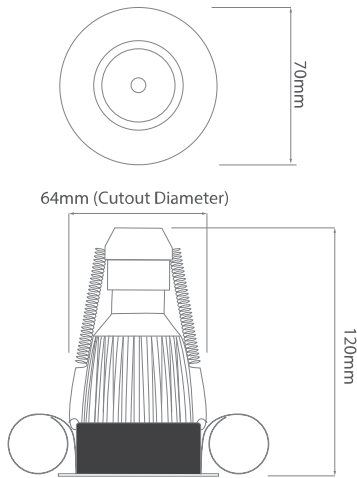

### **FIRE MR3025 CLCH**

50W Chrome  
Quicklink: Q4846

The Fixed Fire-rated Downlight Bathroom 240V holds a 50mm lamp. This is a fire-rated downlight. The downlight uses a spring retention system for easy installation and lamp changing.

This fitting is rated IP54 and can, therefore, be used in a bathroom.

#### **Dimensions**

Cut Out	64mm (Diameter)
Diameter	72mm
Minimum Ceiling Depth	86mm (Standard LED), 118mm (Long LED)

#### **Electrical**

Maximum Wattage	50W
Voltage	240V

Dimensions using our GU10 LED 7W lamps

Dimensions using our GU10 LED 5W Retro lamps

Dimensions using our LED Module

Dimensions using our LED Module