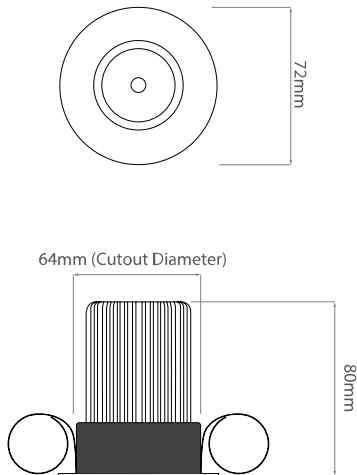

Elegant

Fixed Fire-rated Downlight GU10 240V
50W Bronze

FIRE MR2025 BRZ

50W Bronze
Quicklink: Q4841

General

Cap	GU10
Colour	Bronze
Construction	Die-Cast Aluminium
Dimmable	Yes

Dimensions

Cut Out	64mm (Diameter)
Diameter	72mm
Minimum Ceiling Depth	86mm (Standard LED), 118mm (Long LED)

Please note: the ceiling depth for this downlight depends on the lamp choice. For a standard halogen GU10 lamp, the depth is 85mm. For an LED GU10 lamp a ceiling depth of 120mm should be allowed.

Elegant

Fixed Fire-rated Downlight GU10 240V
50W Bronze

Dimensions using our GU10 LED 7W lamps

Dimensions using our GU10 LED 5W Retro lamps

Dimensions using our LED Module

Dimensions using our LED Module