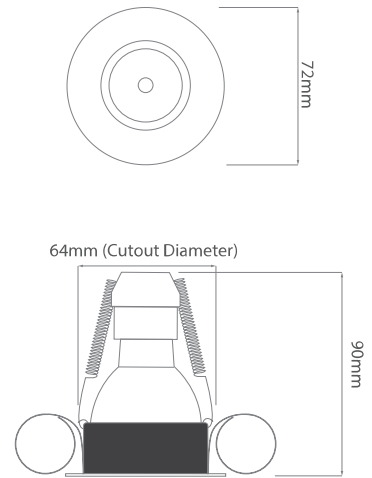

Elegant

Fixed Fire-rated Downlight GU10 240V
50W Bronze

FIRE MR2025 BRZ

50W Bronze
Quicklink: Q4841

General

Cap	GU10
Colour	Bronze
Construction	Die-Cast Aluminium
Dimmable	Yes

Dimensions

Cut Out	64mm (Diameter)
Diameter	72mm
Minimum Ceiling Depth	86mm (Standard LED), 118mm (Long LED)

Please note: the ceiling depth for this downlight depends on the lamp choice. For a standard halogen GU10 lamp, the depth is 85mm. For an LED GU10 lamp a ceiling depth of 120mm should be allowed.

Elegant

Fixed Fire-rated Downlight GU10 240V
50W Bronze

Dimensions using our GU10 LED 7W lamps

Dimensions using our GU10 LED 5W Retro lamps

Dimensions using our LED Module

Dimensions using our LED Module