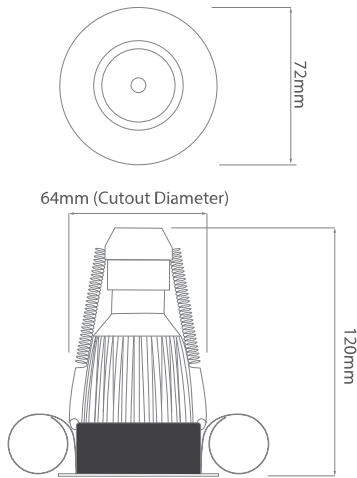

Elegant

Fixed Fire-rated Downlight GU10 240V
50W Bronze

FIRE MR2025 BRZ

50W Bronze
Quicklink: Q4841

General

Cap	GU10
Colour	Bronze
Construction	Die-Cast Aluminium
Dimmable	Yes

Dimensions

Cut Out	64mm (Diameter)
Diameter	72mm
Minimum Ceiling Depth	86mm (Standard LED), 118mm (Long LED)

Electrical

Maximum Wattage	50W
Voltage	240V

The Fixed Fire-rated Downlight 240V holds a 50mm lamp. This is a fire-rated downlight. The downlight uses a spring retention system for easy installation and lamp changing.

Please note: the ceiling depth for this downlight depends on the lamp choice. For a standard halogen GU10 lamp, the depth is 85mm. For an LED GU10 lamp a ceiling depth of 120mm should be allowed.

Elegant

Fixed Fire-rated Downlight GU10 240V
50W Bronze

Dimensions using our GU10 LED 7W lamps

Dimensions using our GU10 LED 5W Retro lamps

Dimensions using our LED Module

Dimensions using our LED Module