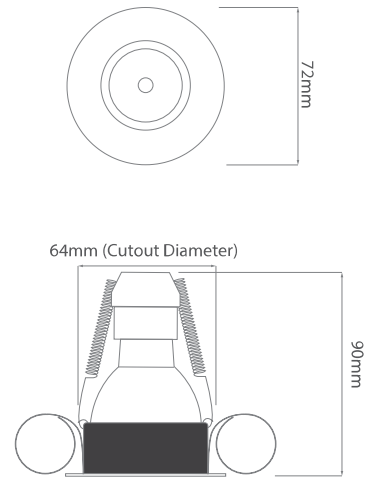

FIRE MR2025 BRZ

50W Bronze

Quicklink: Q4841

General

Cap	GU10
Colour	Bronze
Construction	Die-Cast Aluminium
Dimmable	Yes

Dimensions

Cut Out	64mm (Diameter)
Diameter	72mm
Minimum Ceiling Depth	86mm (Standard LED), 118mm (Long LED)

Electrical

Maximum Wattage	50W
Voltage	240V

The Fixed Fire-rated Downlight 240V holds a 50mm lamp. This is a fire-rated downlight. The downlight uses a spring retention system for easy installation and lamp changing.

Please note: the ceiling depth for this downlight depends on the lamp choice. For a standard halogen GU10 lamp, the depth is 85mm. For an LED GU10 lamp a ceiling depth of 120mm should be allowed.

Dimensions using our GU10 LED 7W lamps

Dimensions using our GU10 LED 5W Retro lamps

Dimensions using our LED Module

Dimensions using our LED Module