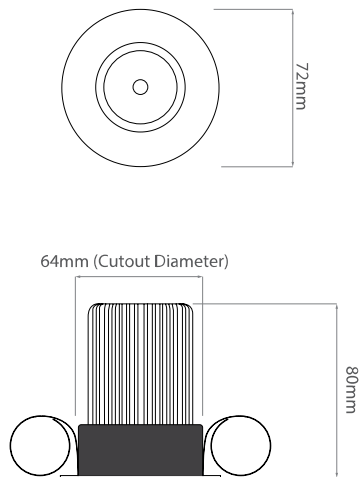

FIRE MR2025 BRZ

50W Bronze

Quicklink: Q4841

General

Cap	GU10
Colour	Bronze
Construction	Die-Cast Aluminium
Dimmable	Yes

Dimensions

Cut Out	64mm (Diameter)
Diameter	72mm
Minimum Ceiling Depth	86mm (Standard LED), 118mm (Long LED)

Electrical

Maximum Wattage	50W
Voltage	240V

The Fixed Fire-rated Downlight 240V holds a 50mm lamp. This is a fire-rated downlight. The downlight uses a spring retention system for easy installation and lamp changing.

Please note: the ceiling depth for this downlight depends on the lamp choice. For a standard halogen GU10 lamp, the depth is 85mm. For an LED GU10 lamp a ceiling depth of 120mm should be allowed.

Dimensions using our GU10 LED 7W lamps

Dimensions using our GU10 LED 5W Retro lamps

Dimensions using our LED Module

Dimensions using our LED Module