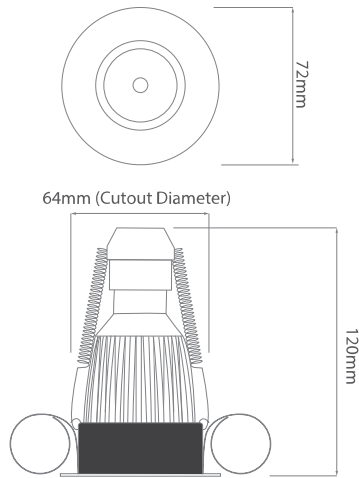

FIRE MR2025 BRZ

50W Bronze

Quicklink: Q4841

General

Cap	GU10
Colour	Bronze
Construction	Die-Cast Aluminium
Dimmable	Yes

Dimensions

Cut Out	64mm (Diameter)
Diameter	72mm
Minimum Ceiling Depth	86mm (Standard LED), 118mm (Long LED)

Electrical

Maximum Wattage	50W
Voltage	240V

The Fixed Fire-rated Downlight 240V holds a 50mm lamp. This is a fire-rated downlight. The downlight uses a spring retention system for easy installation and lamp changing.

Please note: the ceiling depth for this downlight depends on the lamp choice. For a standard halogen GU10 lamp, the depth is 85mm. For an LED GU10 lamp a ceiling depth of 120mm should be allowed.

Dimensions using our GU10 LED 7W lamps

Dimensions using our GU10 LED 5W Retro lamps

Dimensions using our LED Module

Dimensions using our LED Module