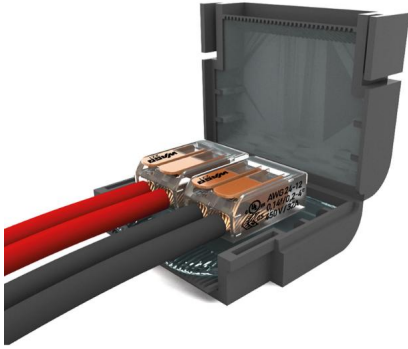

Waterproof Junction Boxes

Shell Box Gel Insulated Mini Junction Box and two SBOX 2 pole connectors
32mm Grey

MJB222

32mm Grey
Quicklink: Q4811

General

Colour	Grey
Construction	Plastic
IP Rating	IP68

Dimensions

Height	16mm
Length	32mm
Width	42.5mm

The **Shell Box Mini Gel Insulated Junction Box** is a pre-filled gel insulated snap enclosure junction box that provides a fast and easy solution to protect and insulate connections. Ready to use, re-enterable, non toxic, no expiry date.

Two SBOX 2 pole connectors included.

Shell box details:

- Protection class: IPX8
- Clamping range: 0.2 - 4 mm²
- Temp. range min: -20 °C
- Temp. range max: 90 °C
- Glow wire test: self-extinguishing
- External dimensions LxWxH: 32x42.5x16mm

Springbox Lever Connectors (SBOX) details:

- Poles: 2-pole
 - Clamping range: 0.2 - 4 mm²
 - Voltage: 600 V
 - Ampere: 32A
-