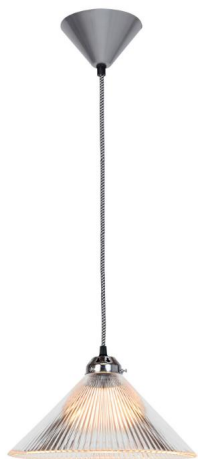

Coolie

Coolie Prismatic Pendant

Glass 100W

FP300N GLASS

Glass 100W

Quicklink: Q4808

Traditionally inspired with a modern twist, the Coolie Prismatic pendants are an ideal choice for lighting dining tables and kitchens. The glass shade allows for a pretty and even dispersion of light, and it features Original BTC's signature braided cotton flex.

General

Cap	ES / E27
Colour	White
Construction	Prismatic Glass
Dimmable	Yes
IP Rating	IP20
Weight	2.5kg

Dimensions

Base Diameter	130mm
Base Height	75mm
Diameter	300mm
Height	180mm
Maximum	1.53m
Suspension Length	

Electrical

Maximum Wattage	100W
Voltage	240V

Coolie

Coolie Prismatic Pendant

Glass 100W