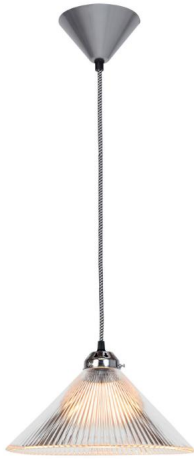

Coolie

Coolie Prismatic Pendant
Glass 100W

MR. RESISTOR[®]
Lighting Specialist Est. 1968

FP300N GLASS

Glass 100W
Quicklink: Q4808

Traditionally inspired with a modern twist, the Coolie Prismatic pendants are an ideal choice for lighting dining tables and kitchens. The glass shade allows for a pretty and even dispersion of light, and it features Original BTC's signature braided cotton flex.

General

Cap	ES / E27
Colour	White
Construction	Prismatic Glass
Dimmable	Yes
IP Rating	IP20
Weight	2.5kg

Dimensions

Base Diameter	130mm
Base Height	75mm
Diameter	300mm
Height	180mm
Maximum	1.53m
Suspension Length	

Electrical

Maximum Wattage	100W
Voltage	240V

Coolie

Coolie Prismatic Pendant
Glass 100W

MR. RESISTOR[®]
Lighting Specialist Est. 1968