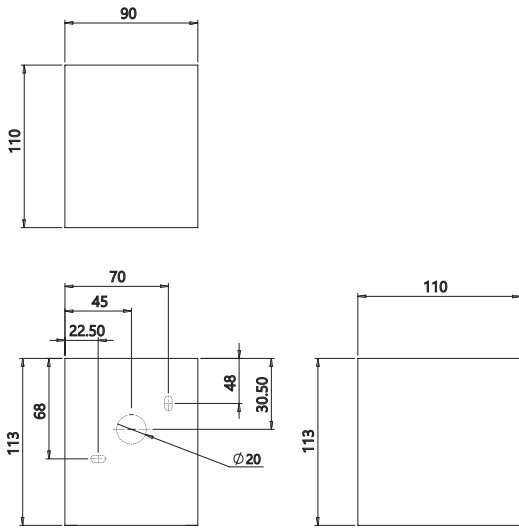

Parma Wall

Parma 110 Classic Plaster Dimmable Wall Light 240V
6WWhite

---

front view