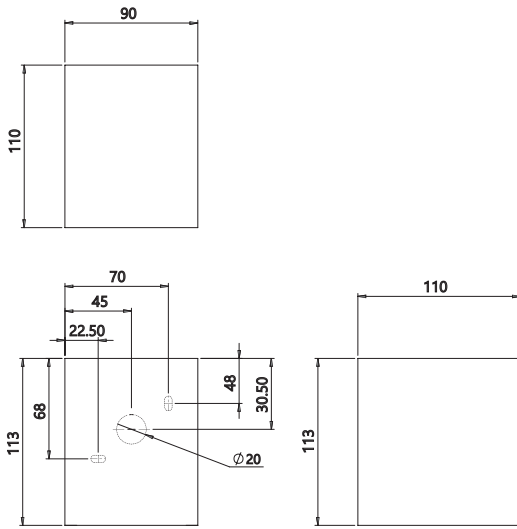

Parma Wall

Parma 110 Classic Plaster Dimmable Wall Light 240V
6WWhite

MR. RESISTOR®
Lighting Specialist Est. 1968

front view